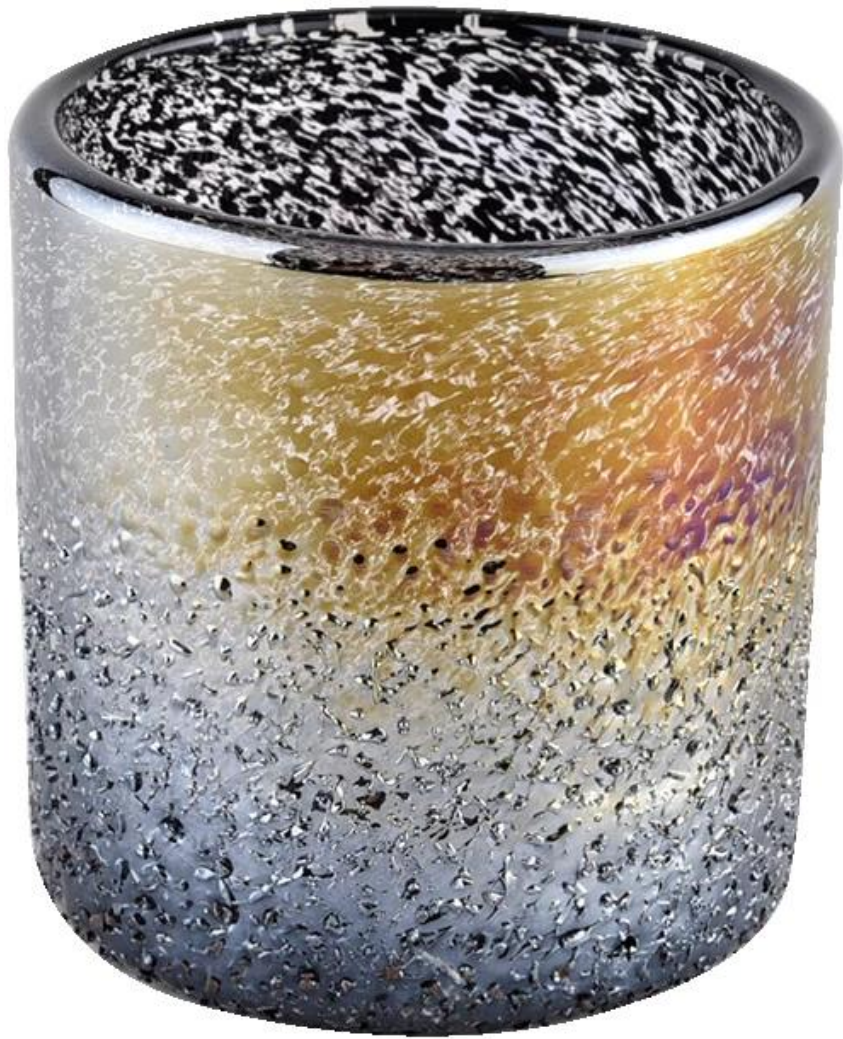

[Sunny Glassware](#) Newly design luxury cylinder glass candle jar for wholesale

Why Choose [Sunny Glassware](#)

Upmost dedication to design, never compromise on quality

[Sunny Glassware](#) strictly protect the customers' designs, all the newly designed items from us haven't been copied in three years.

product description

product name	Sunny Glassware Newly design luxury cylinder glass candle jar for wholesale
Sample time	1. 5 days if there is glass shape and size 2. 15 days, if you need new shapes and sizes glass
Measure	Item No.:SGLYP21072607 Top dia: 95mm Bottom dia: 85mm Height:99mm Weight:453g Capacity: 485ml
Packing	Normal packing,Individual gift box, PVC box, window box, color box, white box, etc
Delivery time	Within 35 days after the sample and order confirmed