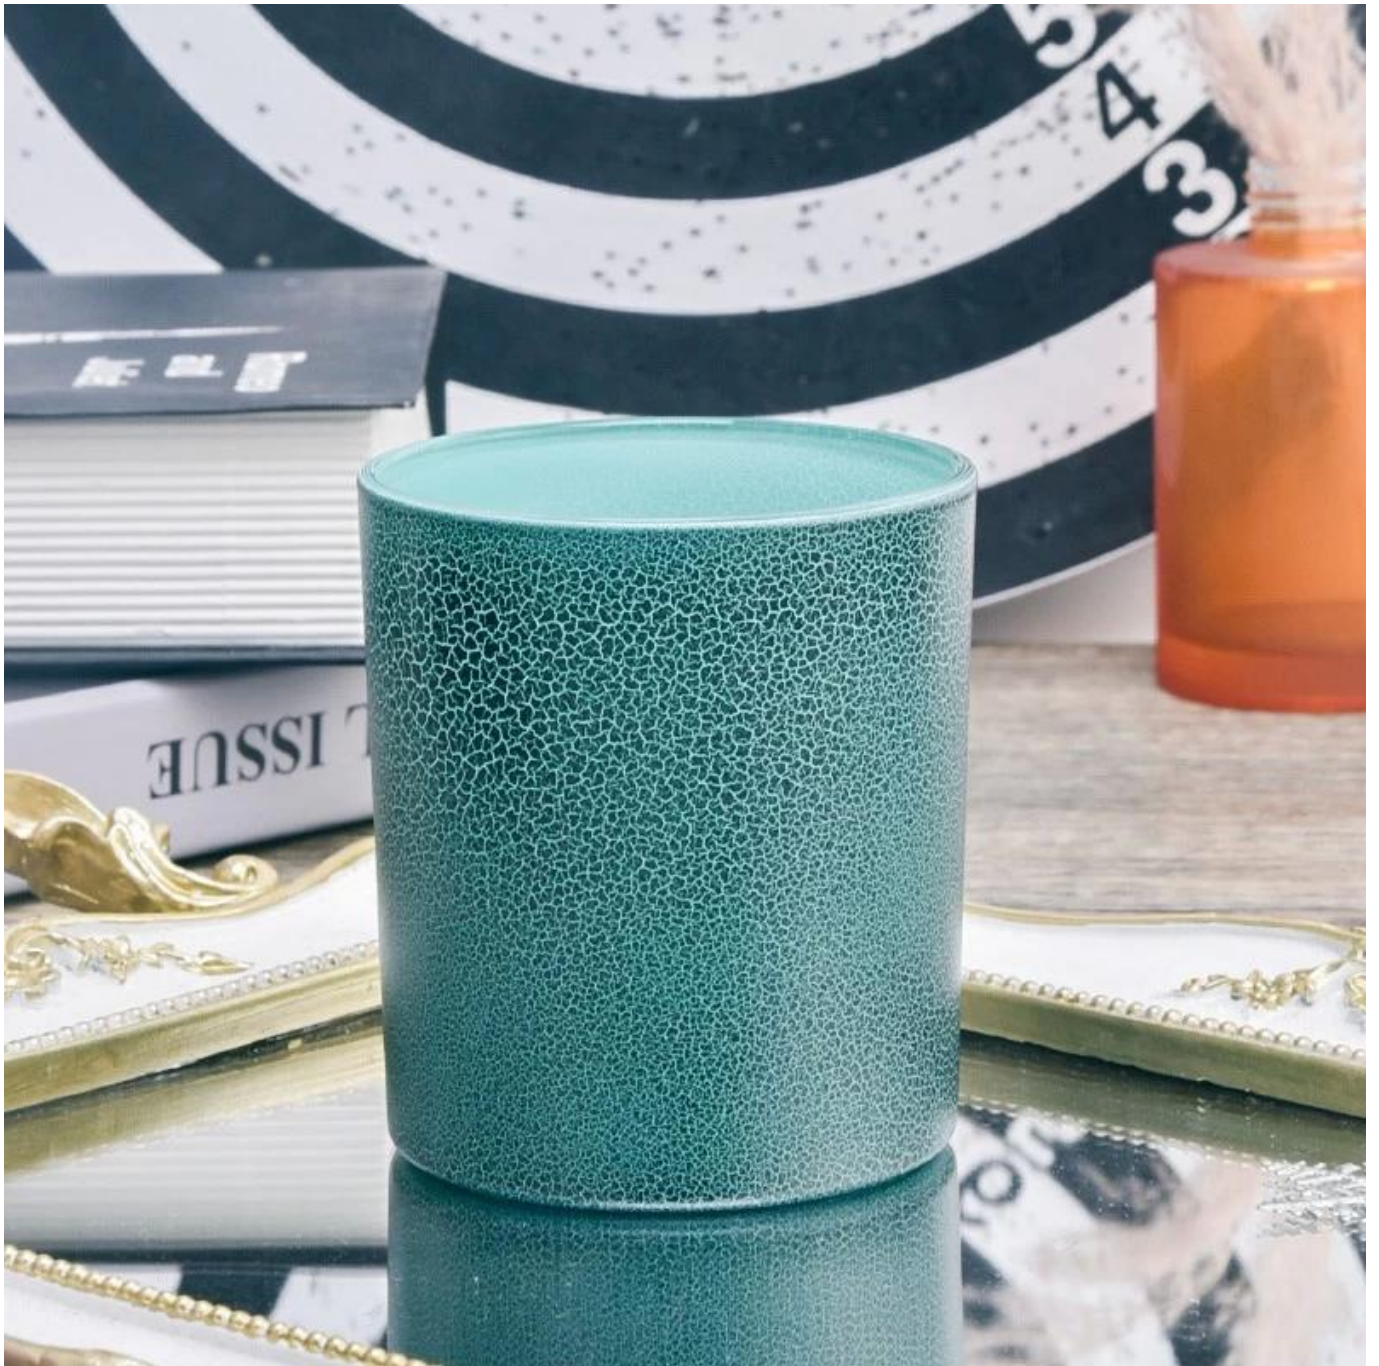

## product description

---

Name	luxury blue color glass candle jars for making candles supplier
<b>Sample time</b>	1. 5 days if there is glass shape and size 2. 15 days, if you need new shapes and sizes glass
<b>Measure</b>	Item:SGZT22090113 Top dia: 80mm Bottom dia: 77mm Height: 90mm Weight: 300g Capacity: 300ml MOQ:3000PCS
<b>Packing</b>	Normal packing, Individual gift box, PVC box, window box, color box, white box, etc
<b>Delivery time</b>	Within 35 days after the sample and order confirmed
<b>Payment term</b>	30% deposit by T/T in advance and the balance against the copy of B/L
<b>Shipment</b>	By sea, by air, by Express and your shipping agent is acceptable
<b>Usage Occasion</b>	Home decor, Wedding Decoration, Wedding Favors, Decoration enhancement,

With a gorgeous, crystal clear glass composition, Beautiful craftsmanship and fine glassware go hand-in-hand, and no vessel demonstrates that more eloquently than this glass candle jar. Keep your candles in a container that they deserve, and provide a pretty presentation to your customers.

This youthful and vigorous [glass candle jars](#) provide various choice. No matter as candle jar, or as storage jar, It can bring warmth and happiness to your life, customize pattern jars provide you more choices that matches with your home decoration. You can work out more patterns for you candle brand!

This classic 10 ounce glass tumbler is a fantastic choice for high end scented poured candles. Set up as an aromatherapy cup for the home or wedding party or as a vase for the wedding centerpiece.

**Wide range of application**