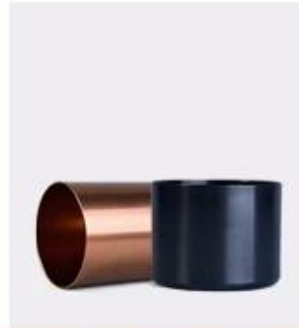

Glass Diffuser Bottle

Bathroom Accessories

Ceramic Candle Holder

Glass Candle Holder

Metal Candle Holder

Concrete Candle Holder

Company Information

WHY CHOOSE US