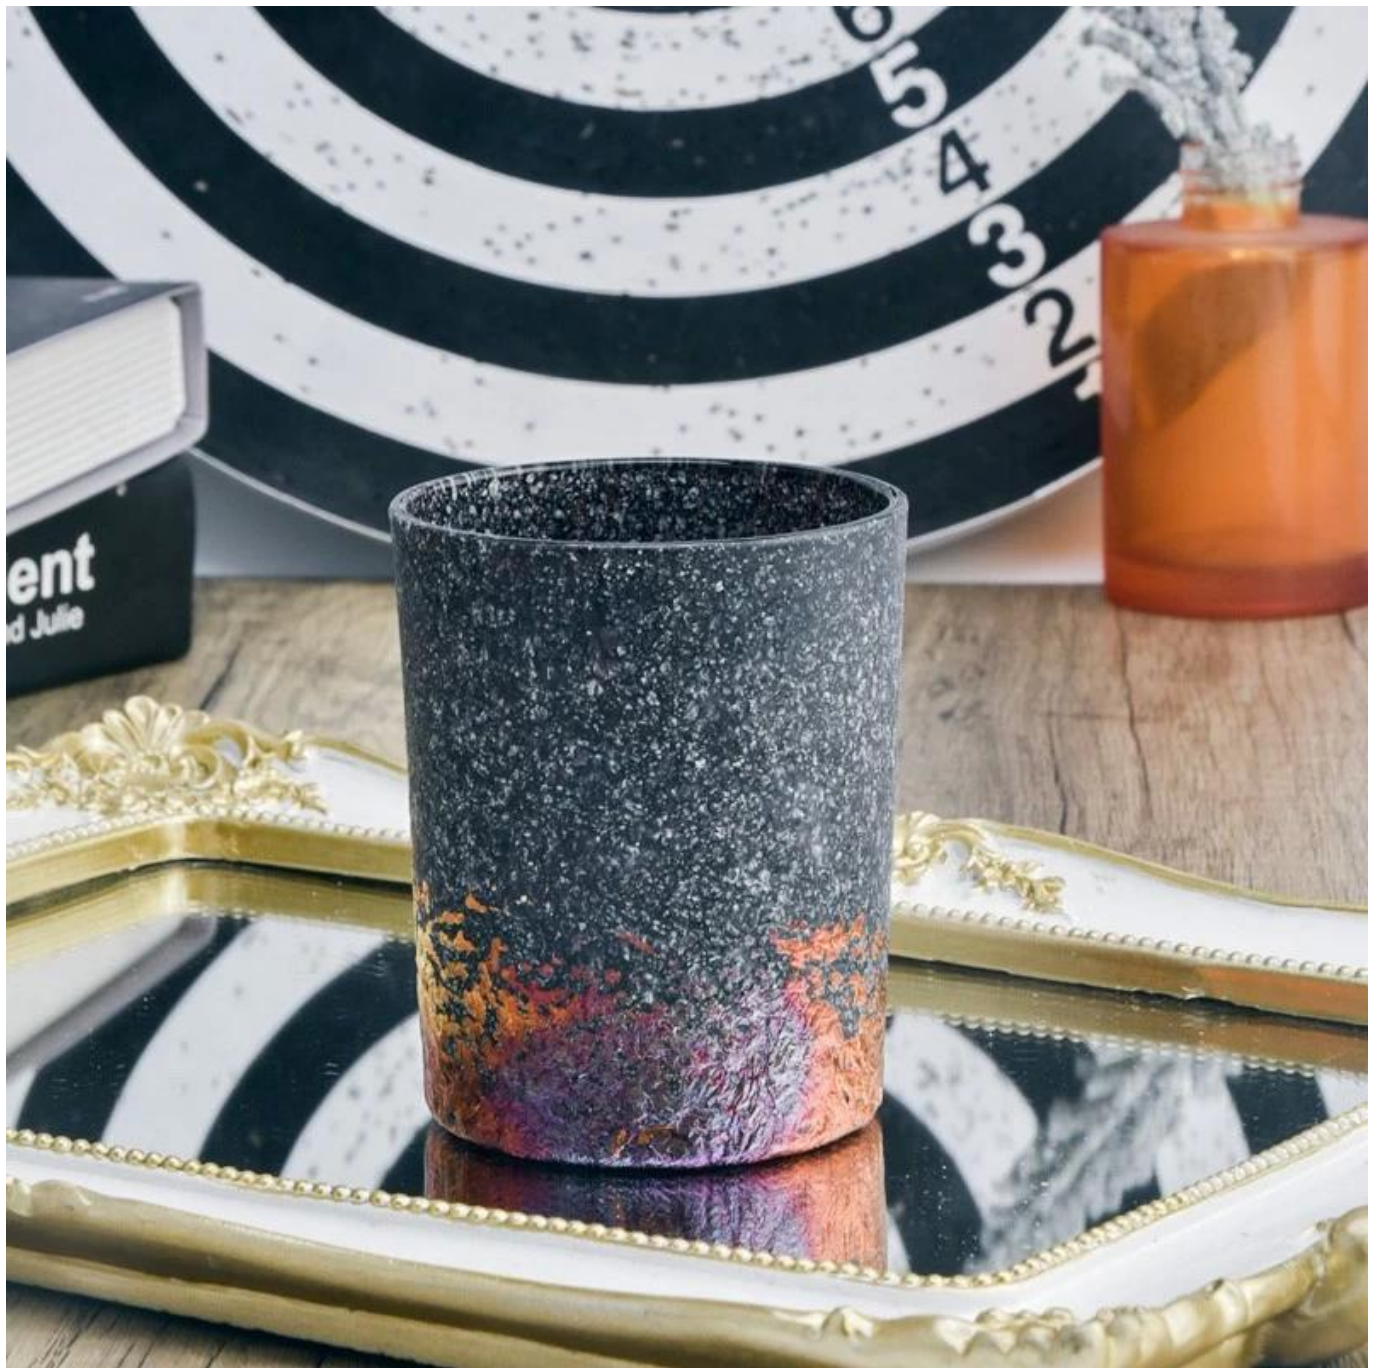

<b>Measure</b>	Item:SGTC22092744 Top dia: 95mm Bottom dia: 87mm Height: 115mm Weight: 470g Capacity: 530ml MOQ:3000PCS
<b>Packing</b>	Normal packing,Individual gift box, PVC box, window box, color box, white box, etc
<b>Delivery time</b>	Within 35 days after the sample and order confirmed
<b>Payment term</b>	30% deposit by T/T in advance and the balance against the copy of B/L
<b>Shipment</b>	By sea,by air,by Express and your shipping agent is acceptable
<b>Usage Occasion</b>	Home decor,Wedding Decoration,Wedding Favors,Decoration enhancement,