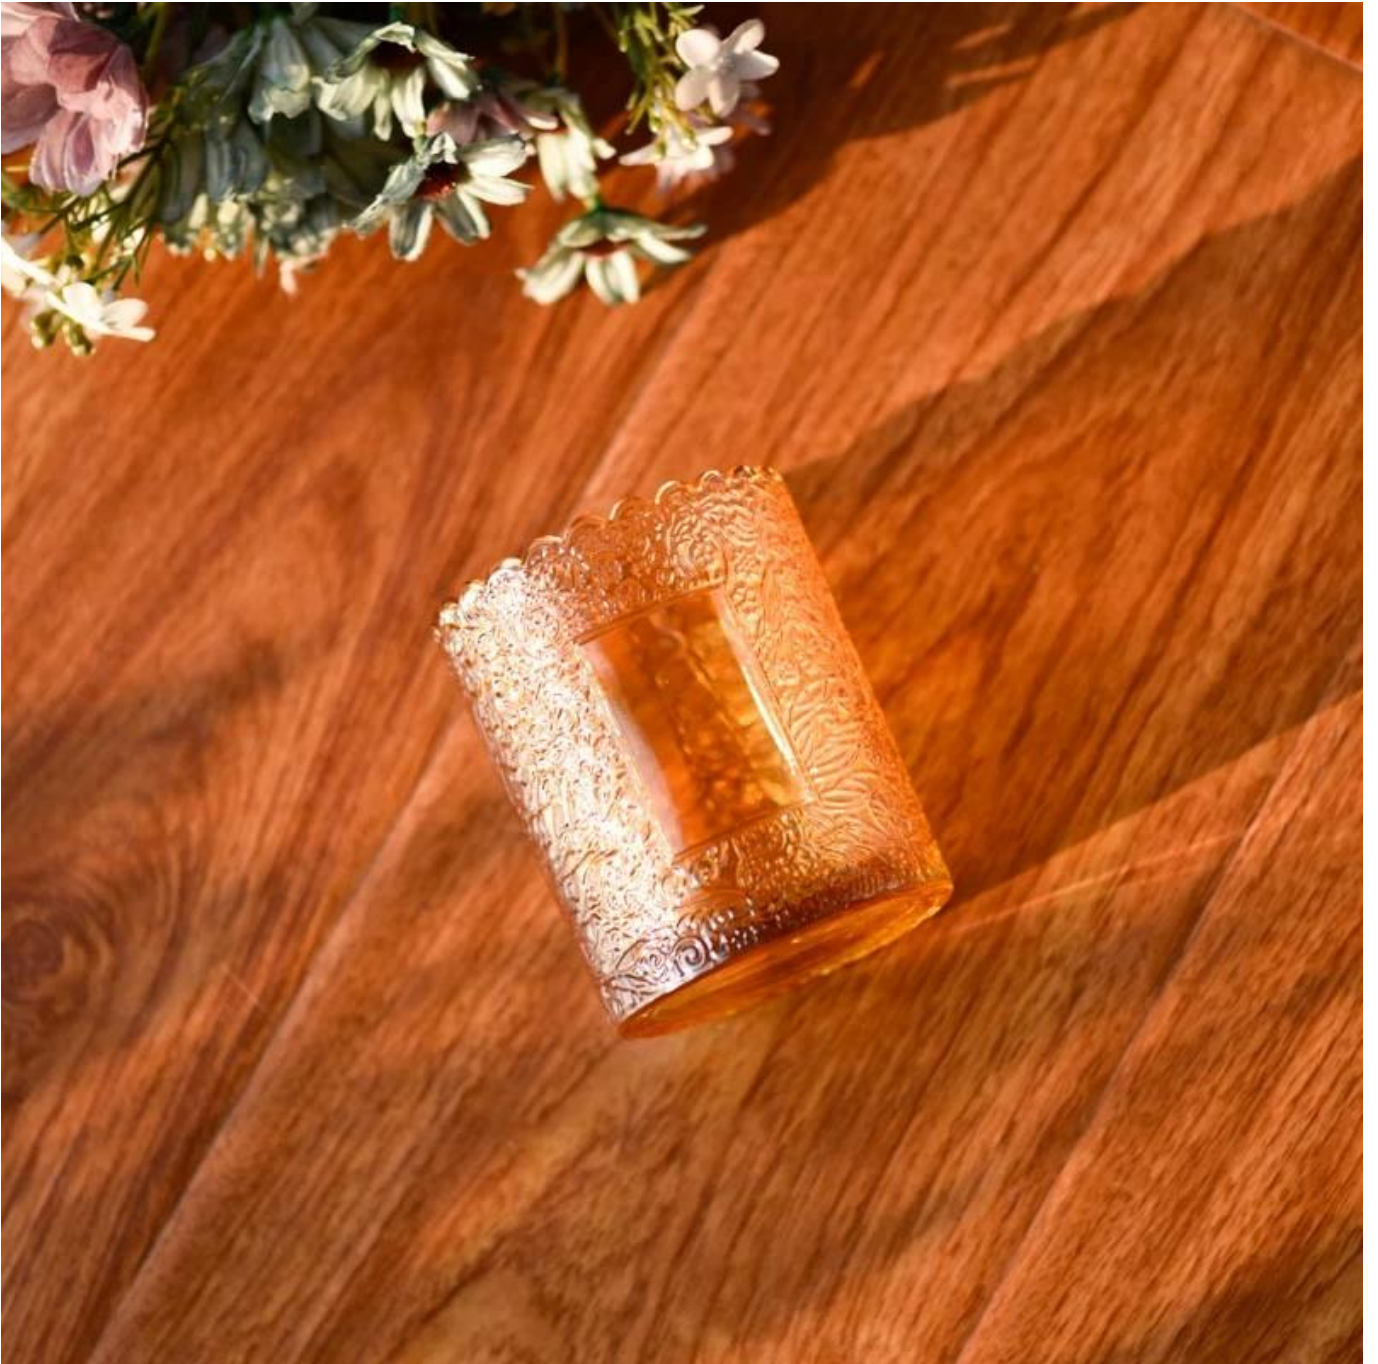

product description

| | |
|-----------------------|---|
| Name | custom transparent color soy wax glass jar scented candle wholesale |
| Sample time | 1. 5 days if there is glass shape and size 2. 15 days, if you need new shapes and sizes glass |
| Measure | Item:SGKY23110305 Top dia: 75 mm Bottom dia: 71 mm Height: 90 mm Weight: 248 g Capacity:255 ml |
| Packing | Normal packing, Individual gift box, PVC box, window box, color box, white box, etc |
| Delivery time | Within 35 days after the sample and order confirmed |
| Payment term | 30% deposit by T/T in advance and the balance against the copy of B/L |
| Shipment | By sea, by air, by Express and your shipping agent is acceptable |
| Usage Occasion | Home decor, Wedding Decoration, Wedding Favors, Decoration enhancement, |

With a gorgeous, crystal clear glass composition, Beautiful craftsmanship and fine glassware go hand-in-hand, and no vessel demonstrates that more eloquently than this glass candle jar. Keep your candles in a container that they deserve, and provide a pretty presentation to your

This classic 10 ounce glass tumbler is a fantastic choice for high end scented poured candles. Set up as an aromatherapy cup for the home or wedding party or as a vase for the wedding centerpiece.

Wide range of application