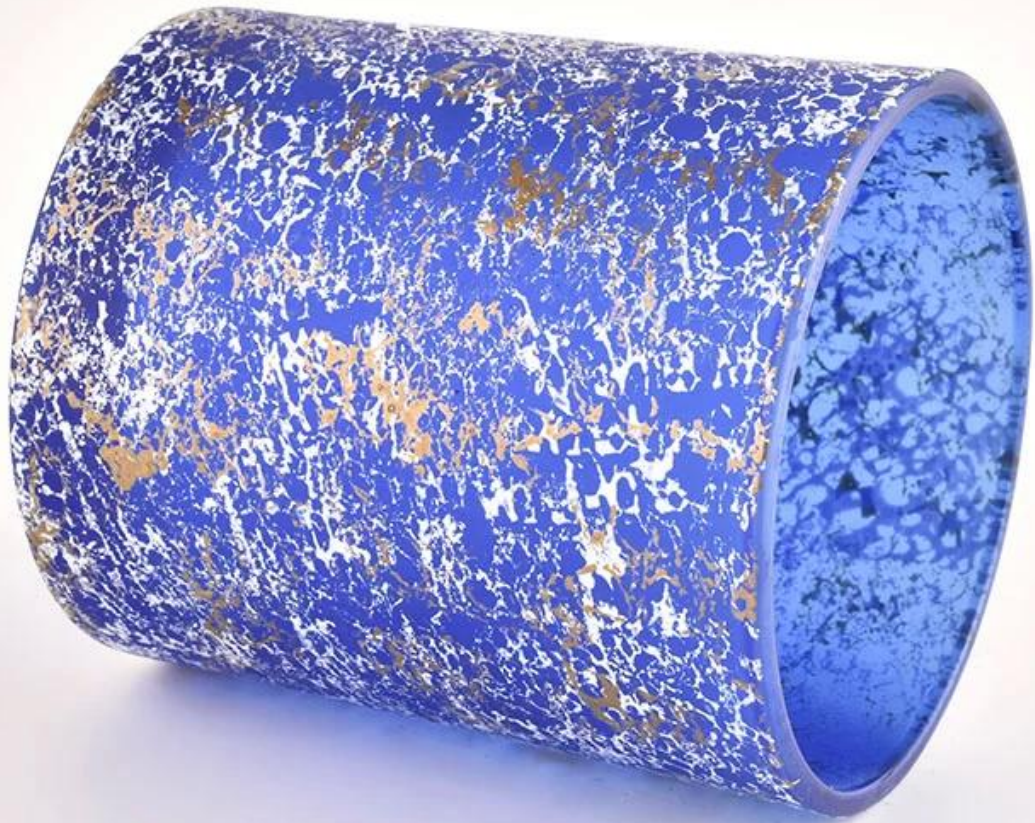

Measure	Item No.:SGHL22012407C Top dia: 80mm Bottom dia: 74mm Height: 90mm Weight: 290g Capacity: 300ml
Packing	Normal packing,Individual gift box, PVC box, window box, color box, white box, etc
Delivery time	Within 35 days after the sample and order confirmed
Payment term	30% deposit by T/T in advance and the balance against the copy of B/L
Shipment	By sea,by air,by Express and your shipping agent is acceptable
Usage Occasion	Home decor,Wedding Decoration,Wedding Favors,Decoration enhancement,