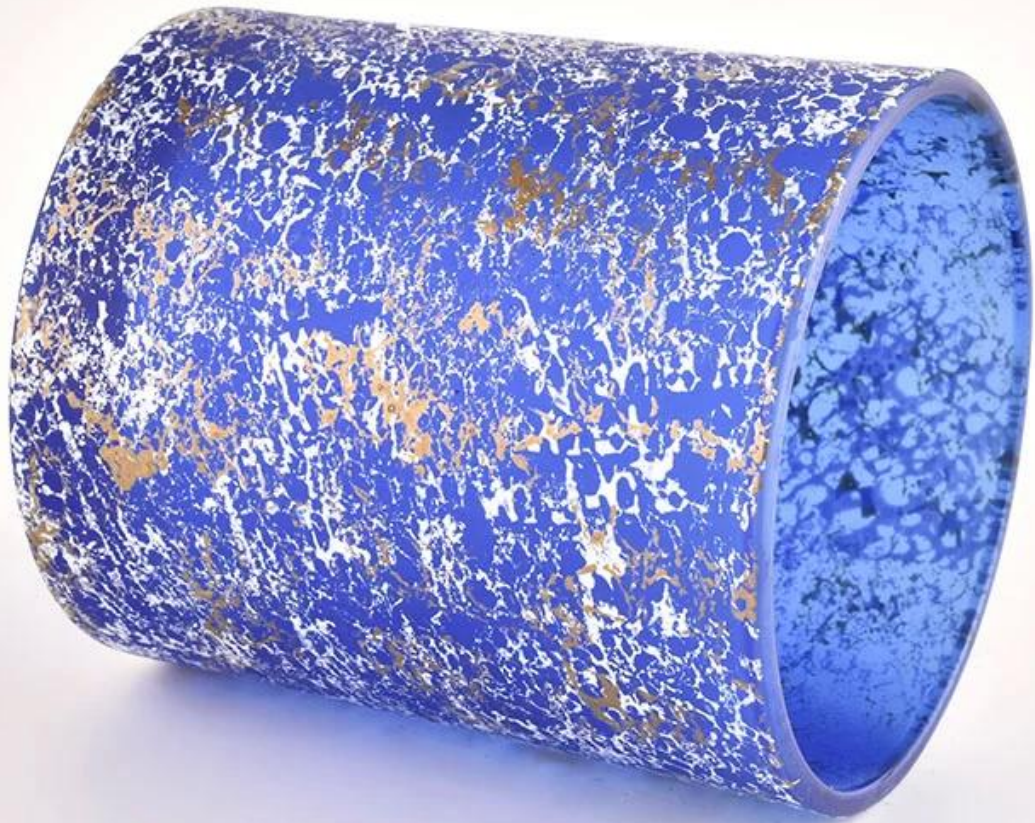

<b>Measure</b>	Item No.:SGHL22012407C Top dia: 80mm Bottom dia: 74mm Height: 90mm Weight: 290g Capacity: 300ml
<b>Packing</b>	Normal packing,Individual gift box, PVC box, window box, color box, white box, etc
<b>Delivery time</b>	Within 35 days after the sample and order confirmed
<b>Payment term</b>	30% deposit by T/T in advance and the balance against the copy of B/L
<b>Shipment</b>	By sea,by air,by Express and your shipping agent is acceptable
<b>Usage Occasion</b>	Home decor,Wedding Decoration,Wedding Favors,Decoration enhancement,