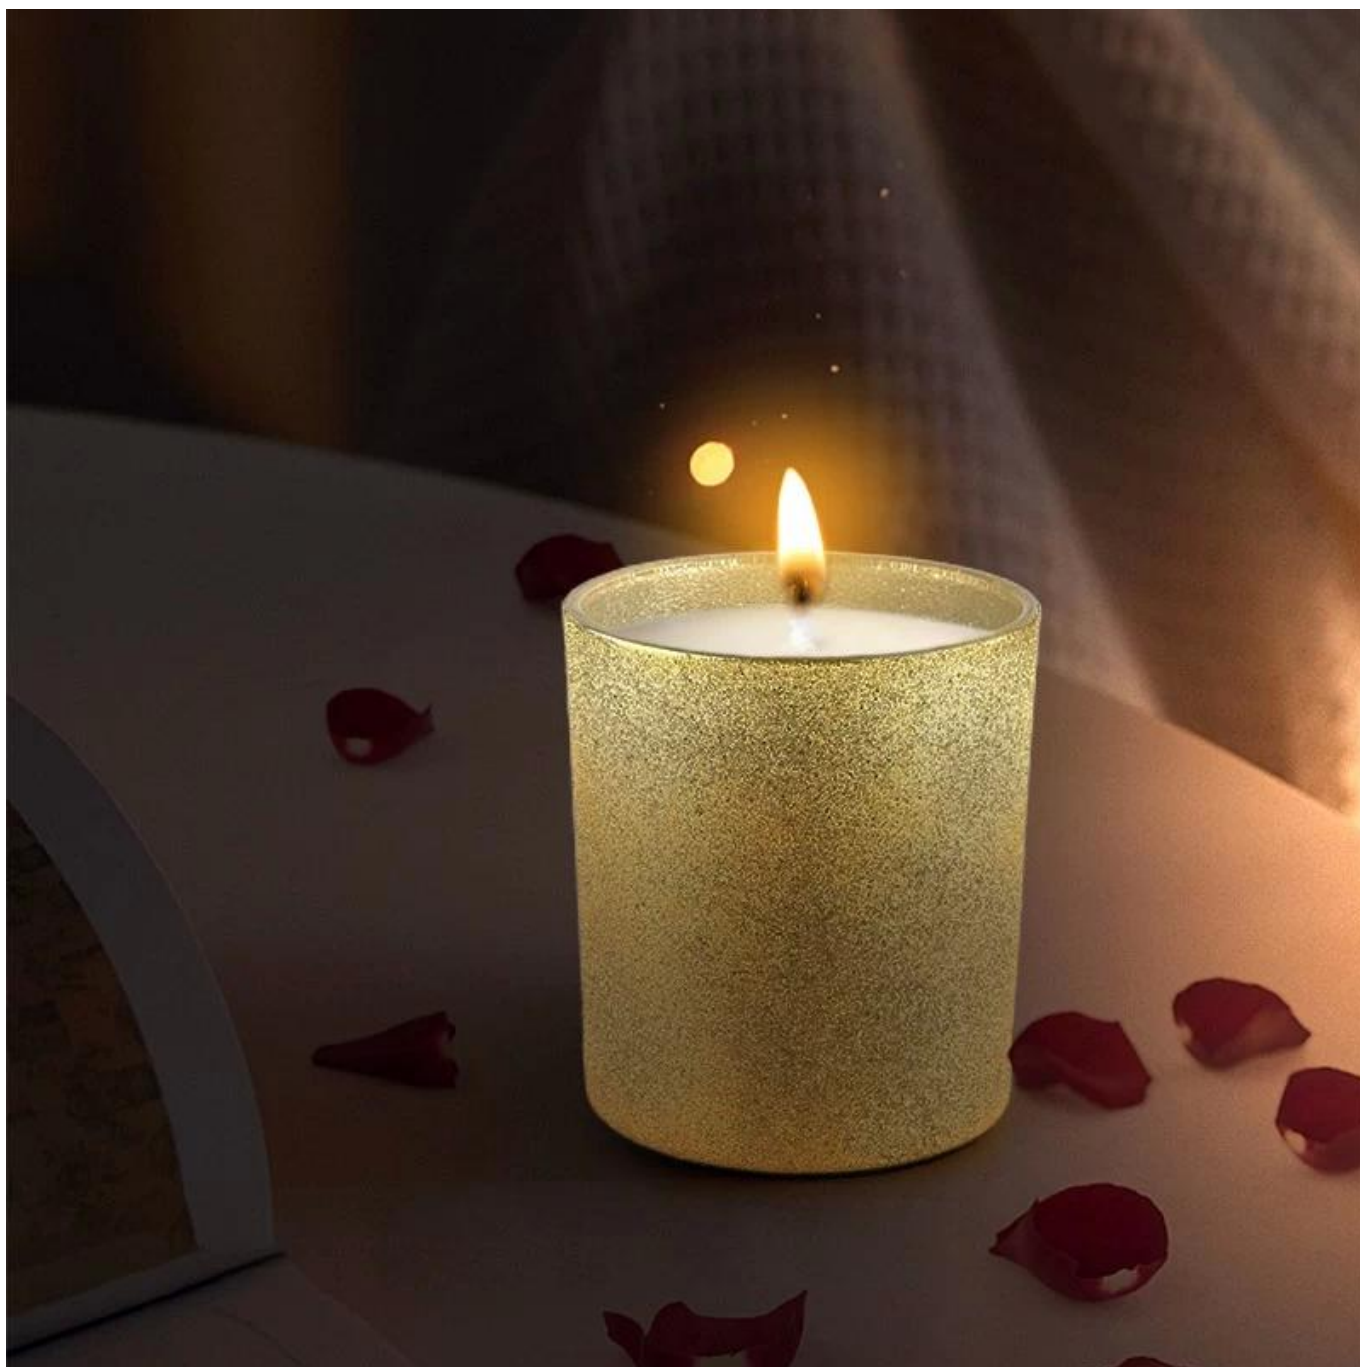

Bring a luscious and beautiful apothecary aroma to your home with our pretty [glass candle jars](#). Using in your home as a decorative home fragrance packaging container.

[Sunny glassware](#) offer different candle jar decorations like color spray, hand paint, silk screen print, electroplate, laser cut, etching, decal and foil applications. These decorated candle holders make your houses beautiful and warm, fully of loved scents.