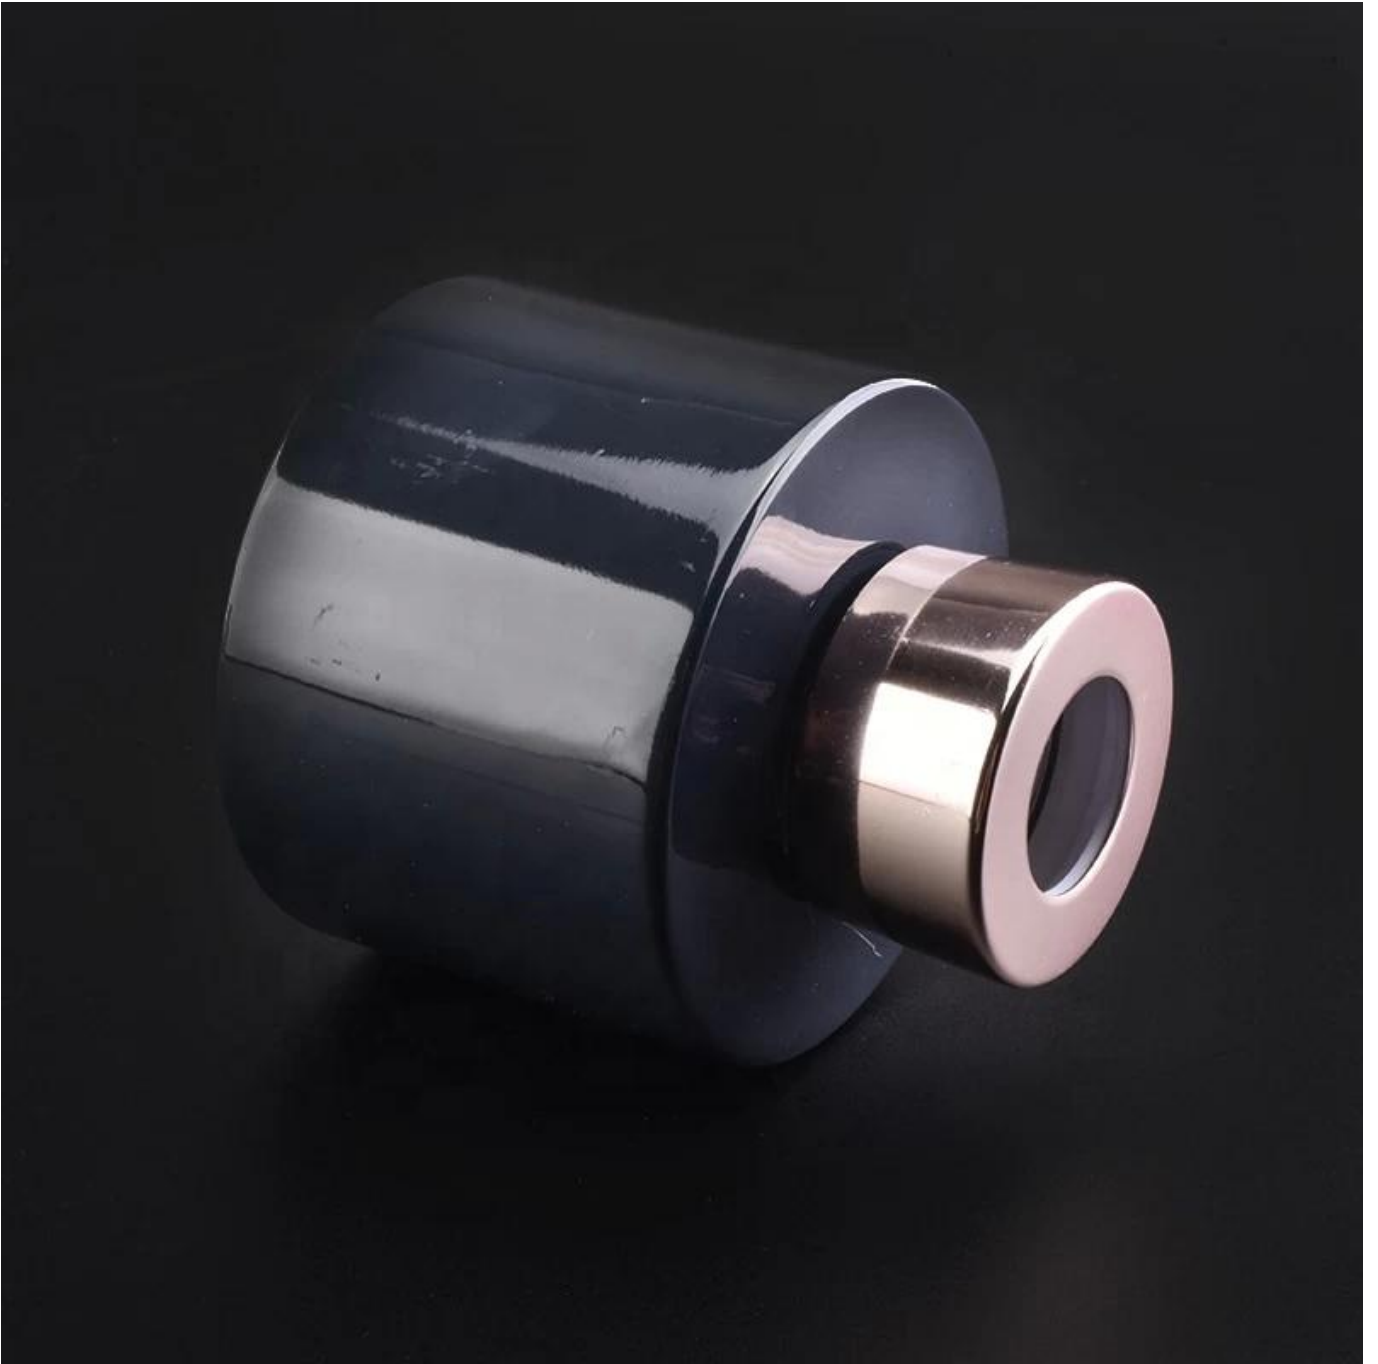

Main Products