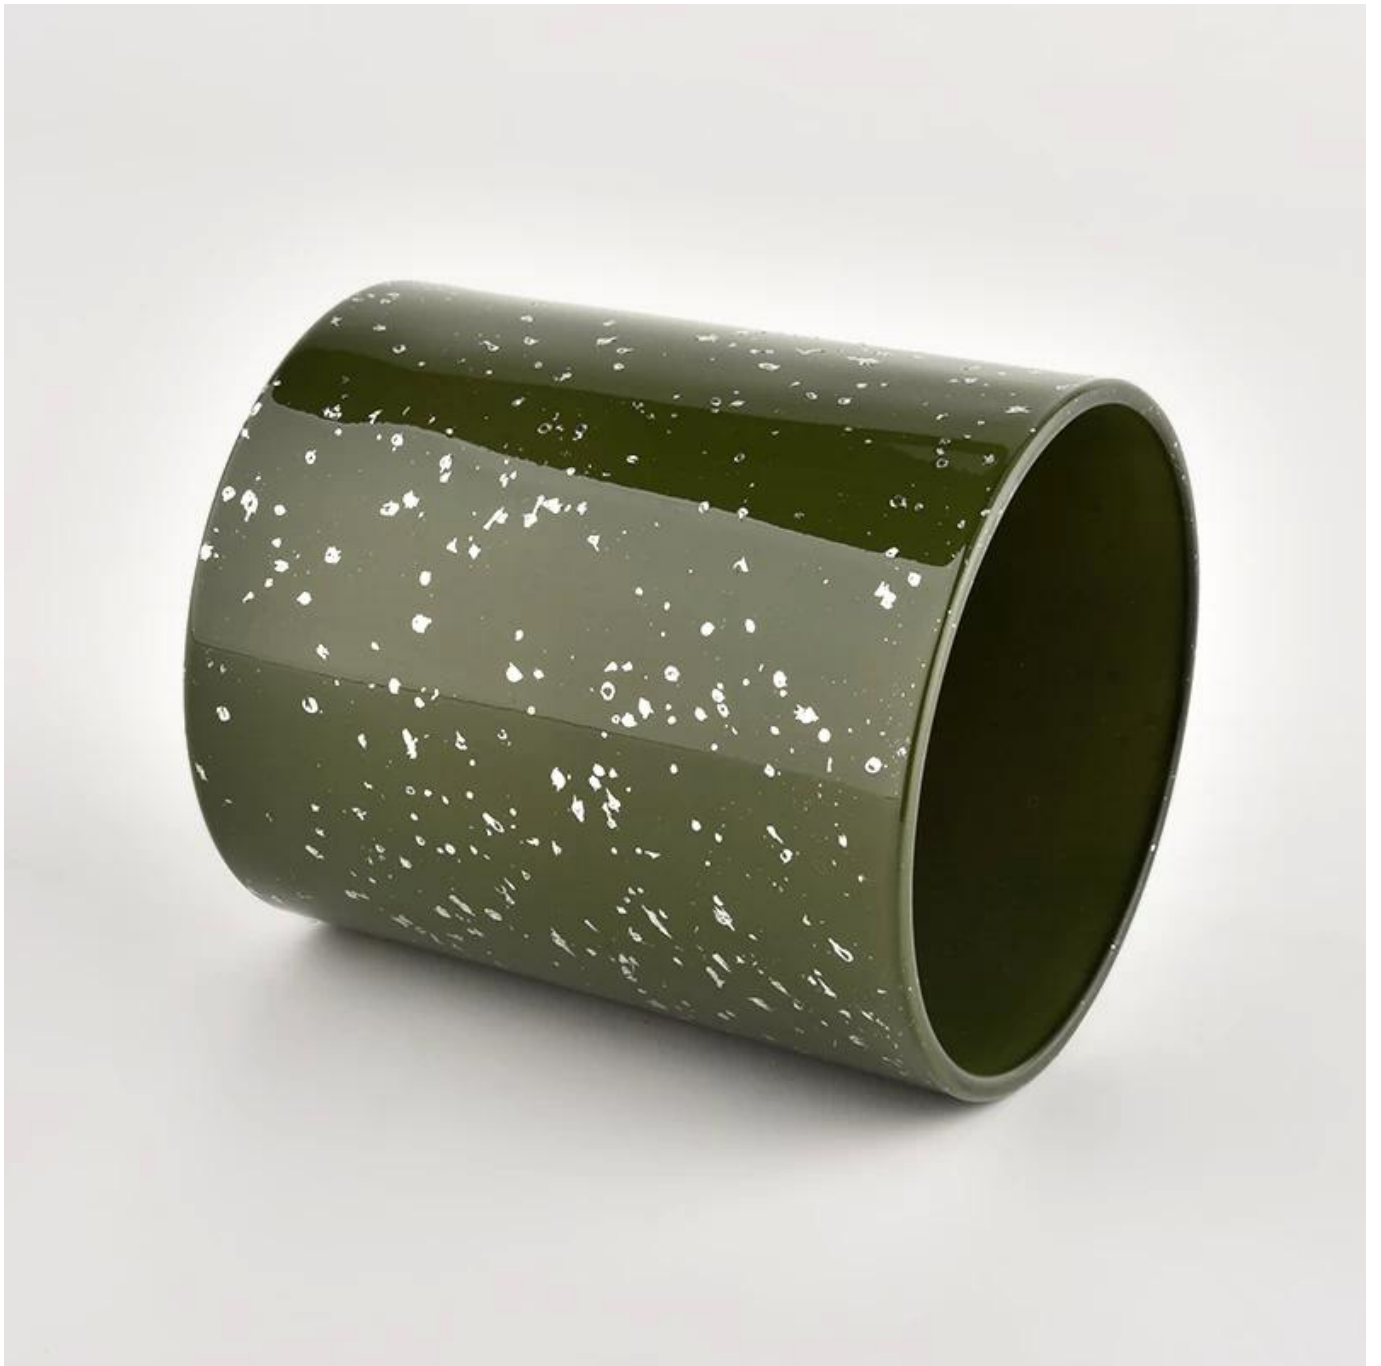

# Wholesale Custom Unique green Glass Empty Glass Candle Jar

## Product Description

<b>product name</b>	Wholesale Custom Unique green Glass Empty Glass Candle Jar
<b>Sample time</b>	1. 5 days if there is glass shape and size 2. 15 days, if you need new shapes and sizes glass
<b>Measure</b>	Item No.:SGHL21112606 Top dia:80mm Bottom dia:74mm Height:90mm Weight:303g Capacity:290ml
<b>Packing</b>	Normal packing,Individual gift box, PVC box, window box, color box, white box, etc
<b>Delivery time</b>	Within 35 days after the sample and order confirmed