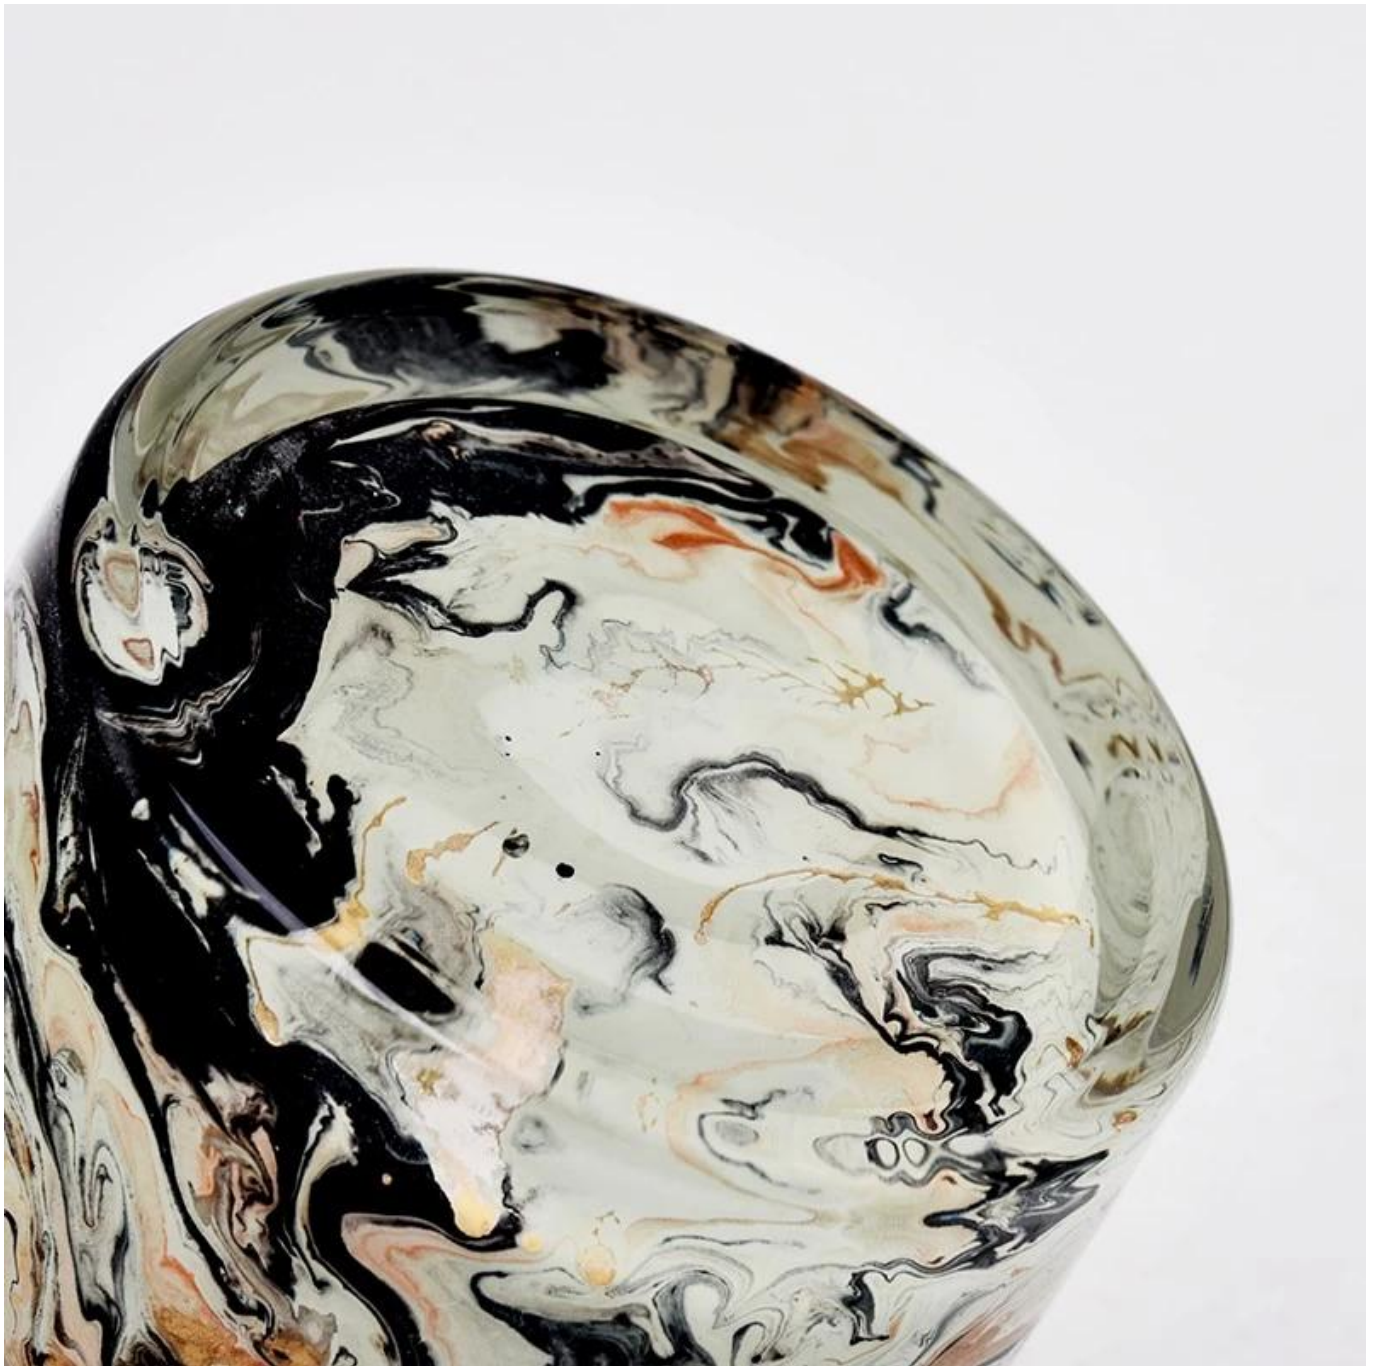

product description

Name	Unique New Luxury Candle Vessel Cylinder Empty Glass Candle Jars Wholesale
Sample time	1. 5 days if there is glass shape and size 2. 15 days, if you need new shapes and sizes glass
Measure	Item no:SGZT22070608 Top dia:80mm Bottom dia□74mm Height□90mm Weight□287g Capacity:296ml MOQ: 3,000 PCS
Packing	Normal packing, Individual gift box, PVC box, window box, color box, white box, etc
Delivery time	Within 35 days after the sample and order confirmed
Payment term	30% deposit by T/T in advance and the balance against the copy of B/L
Shipment	By sea, by air, by Express and your shipping agent is acceptable
Usage Occasion	Home decor, Wedding Decoration, Wedding Favors, Decoration enhancement,

With a gorgeous, crystal clear glass composition, Beautiful craftsmanship and fine glassware go hand-in-hand, and no vessel demonstrates that more eloquently than this glass candle jar. Keep your candles in a

This classic 10 ounce glass tumbler is a fantastic choice for high end scented poured candles. Set up as an aromatherapy cup for the home or wedding party or as a vase for the wedding centerpiece.

Wide range of application