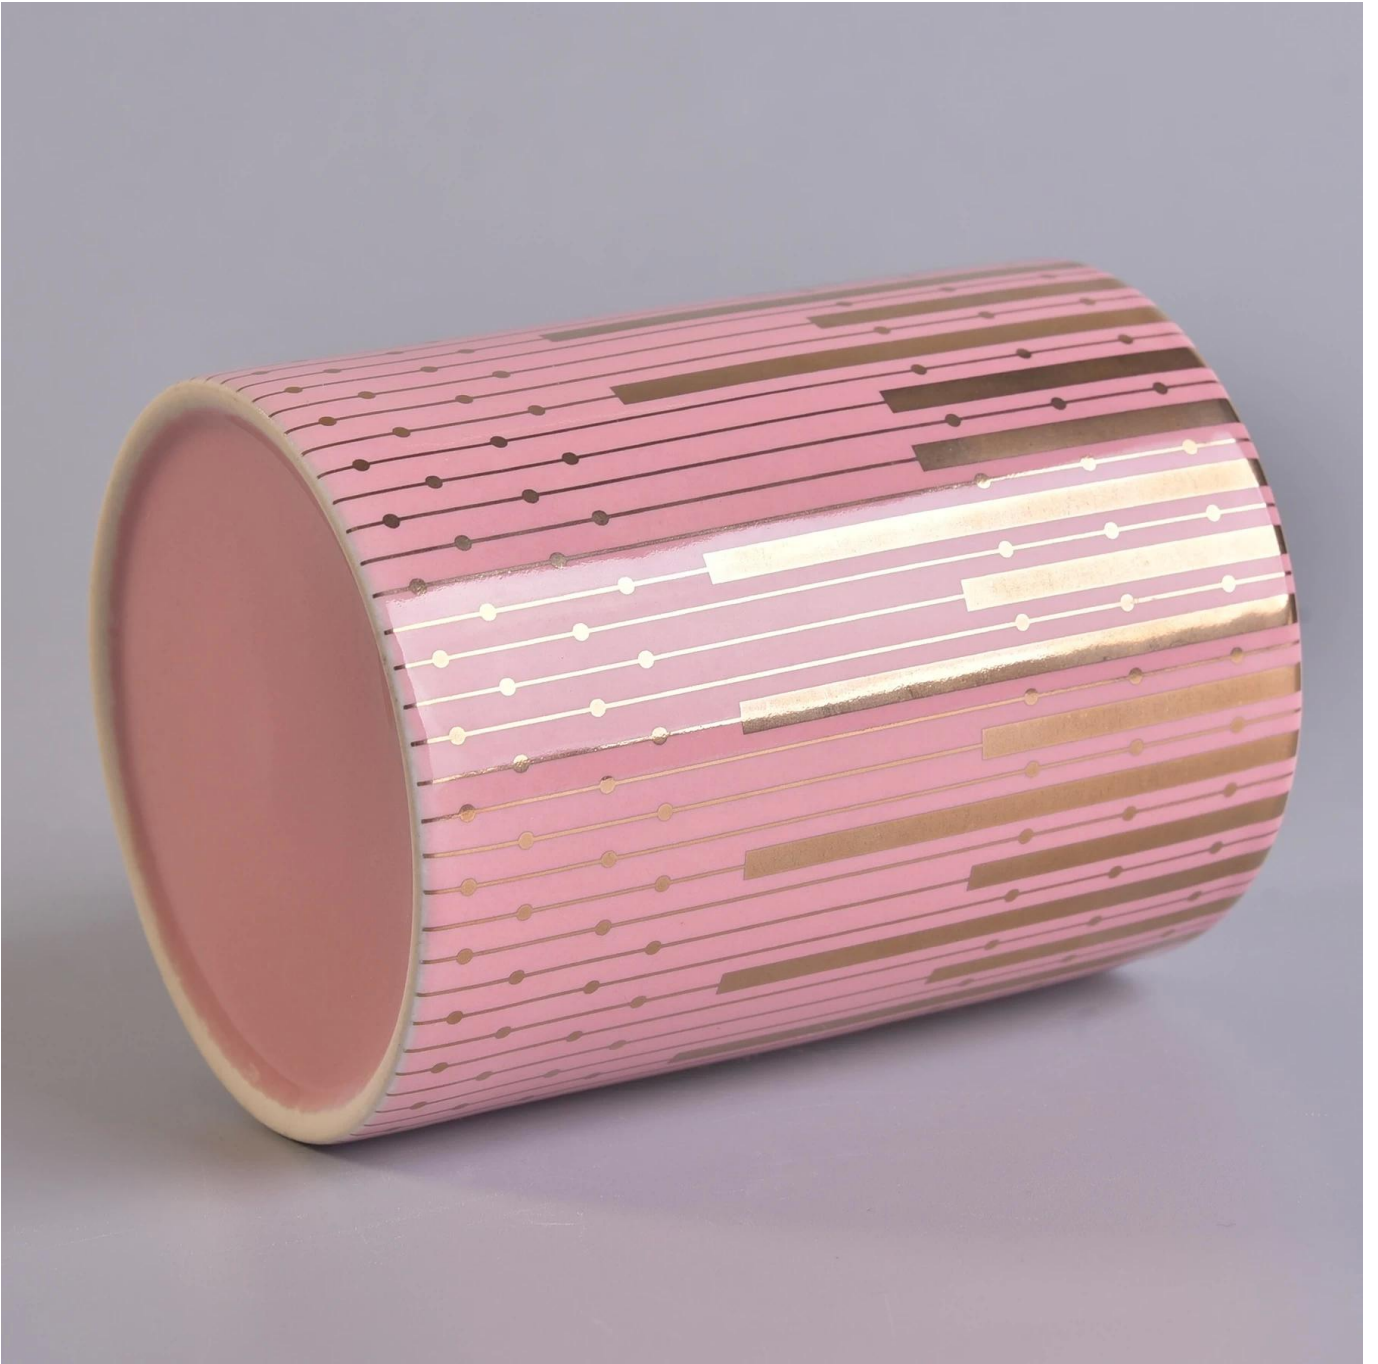

Product Description

Product Size

4oz,6oz,8oz,10oz,12oz,14oz and other dimension are available

Material

Custom design are welcome

Samples

ceramic

Existing clear glass samples for free
Sent collected by courier