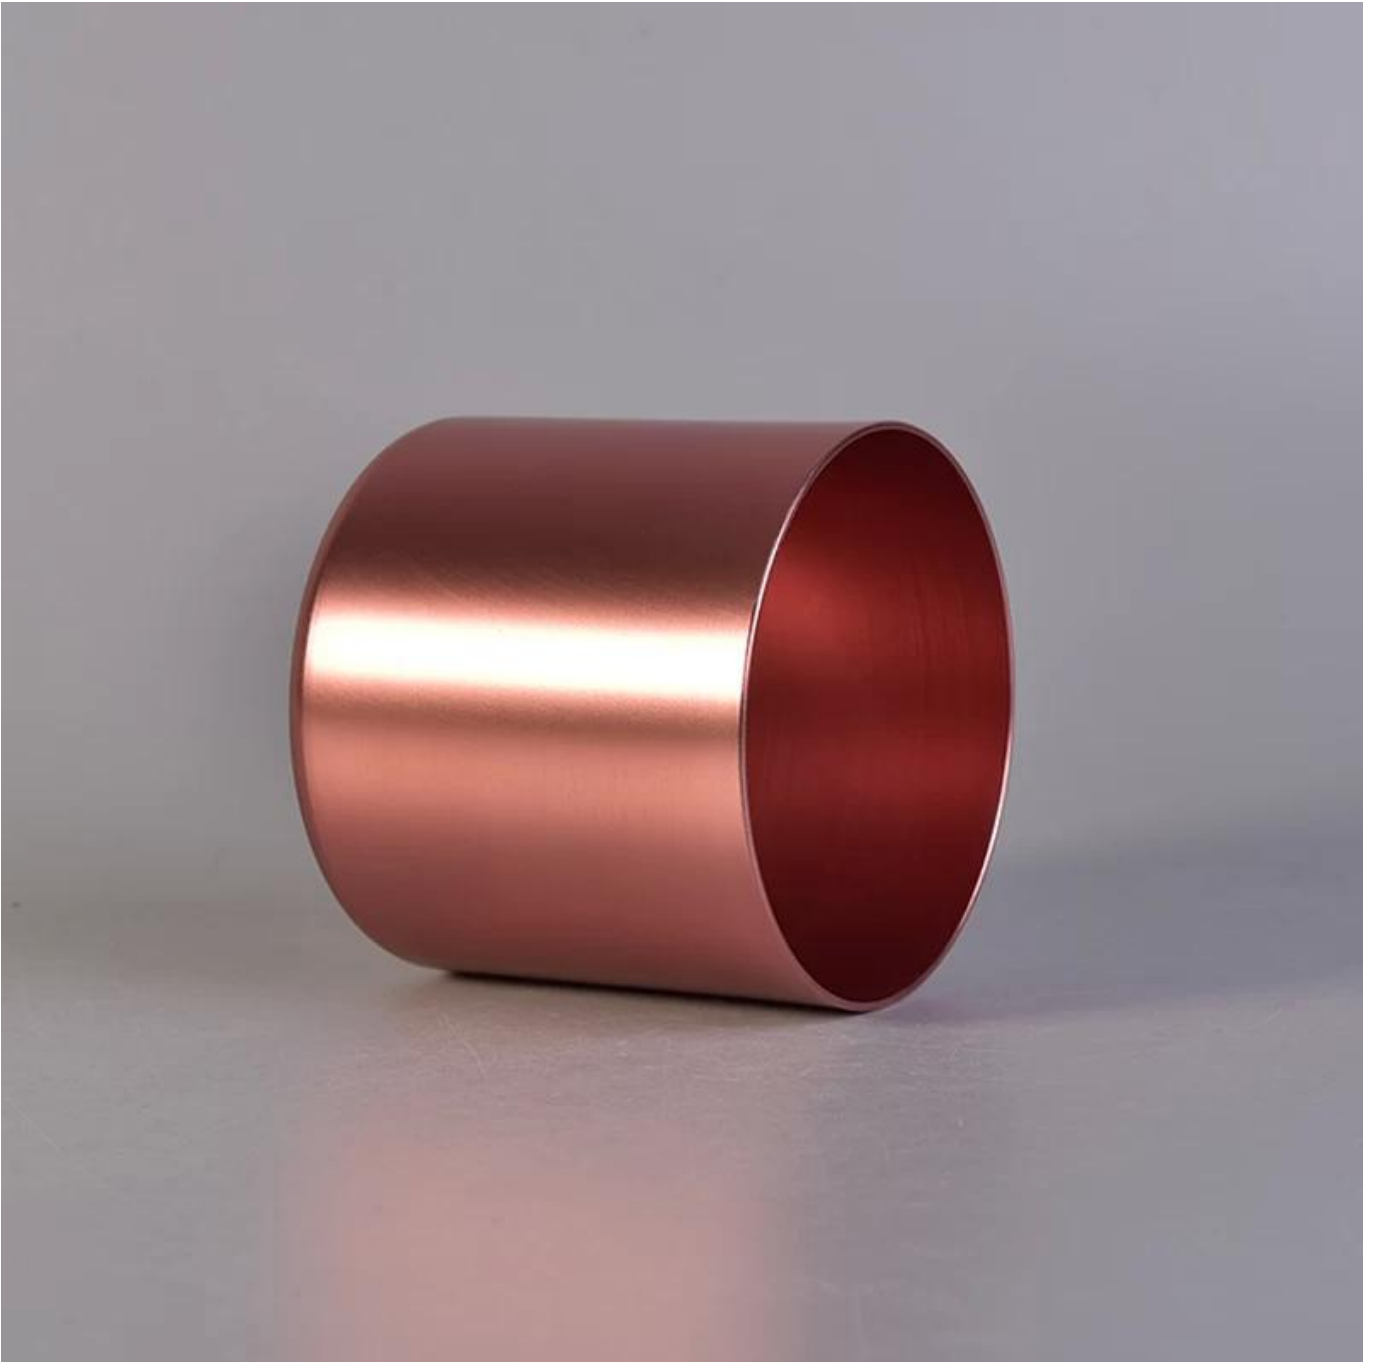

Different luxury surface decoration is our strength as well!
Such as electroplating, laser engraving, spraying, decal
printing, mercury finished , iridescent and etc.