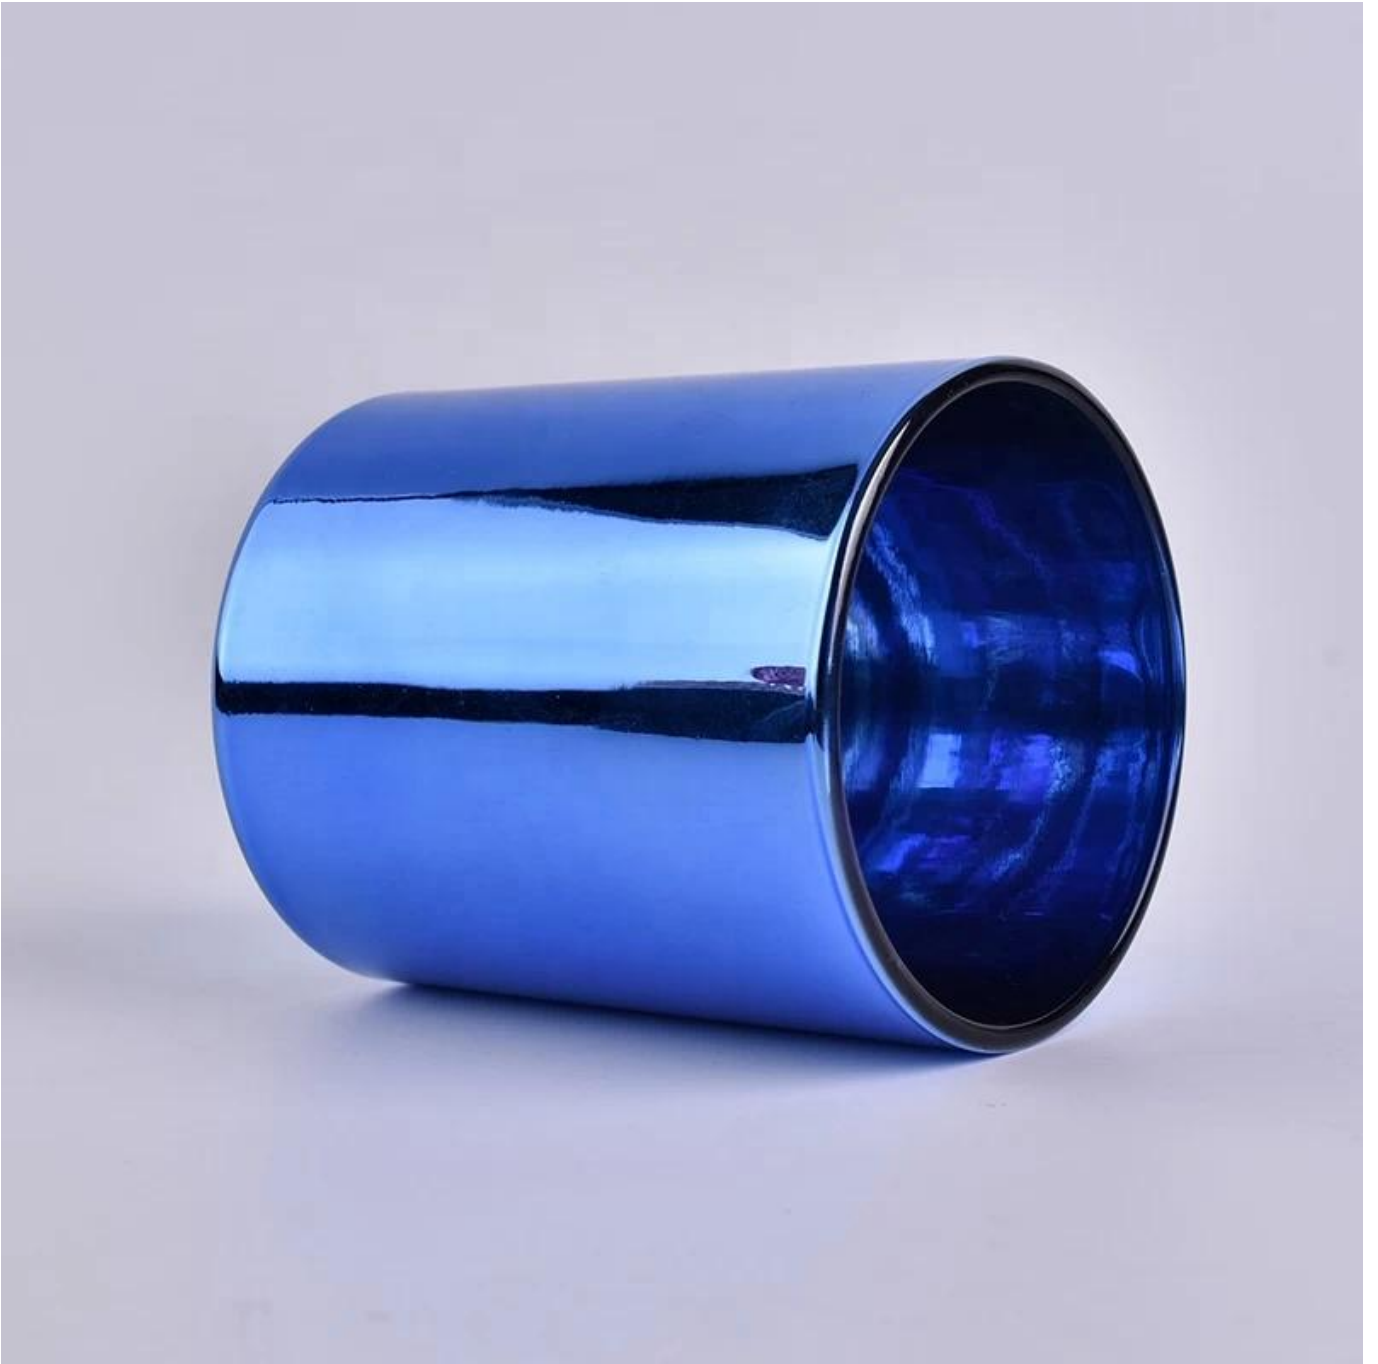

Main Products