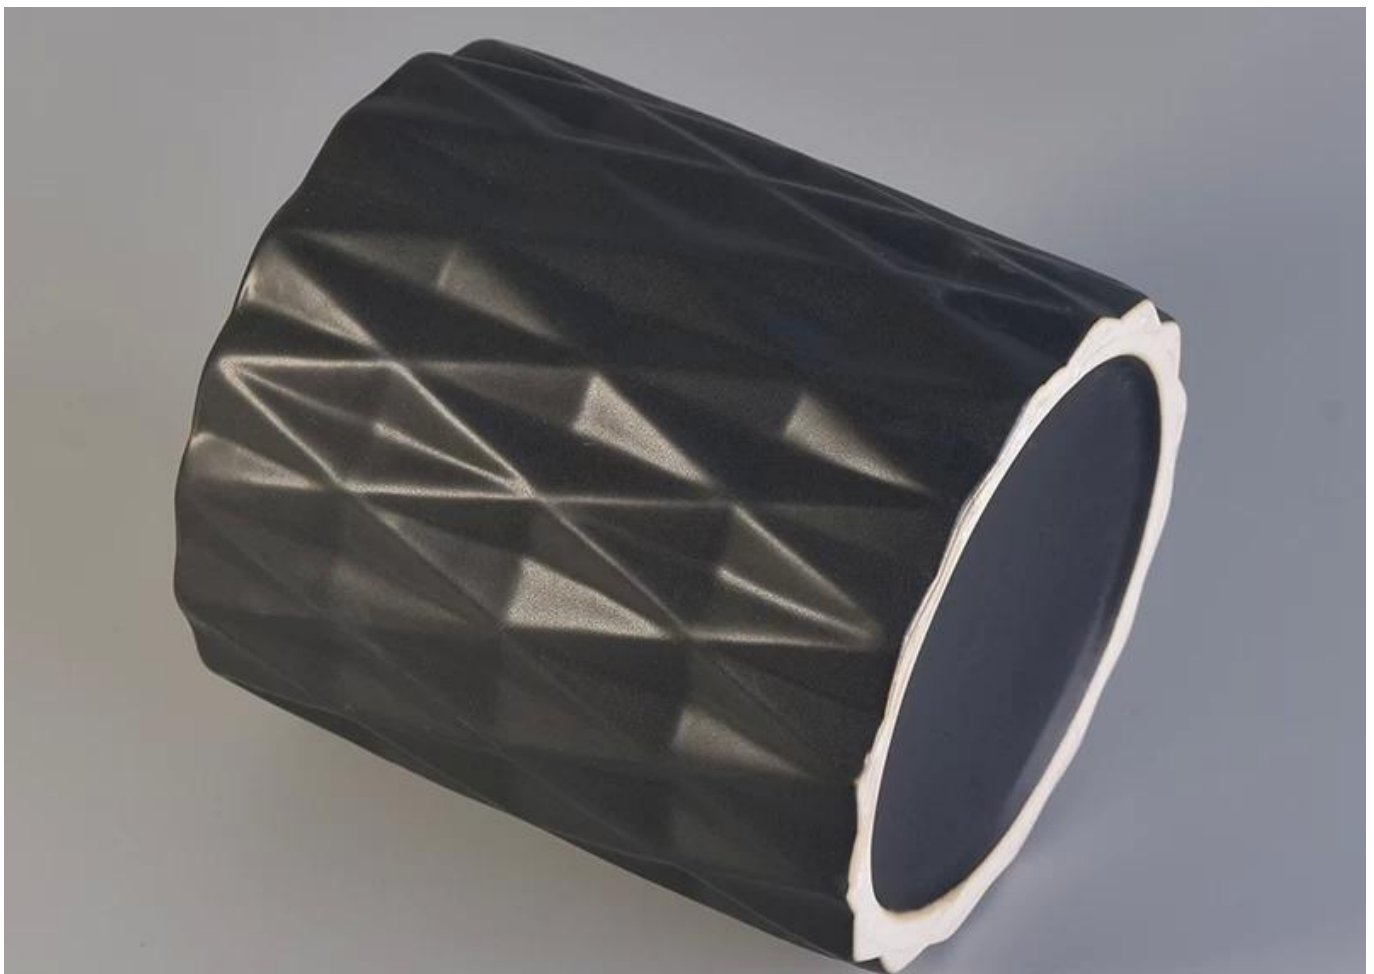

Product Size

Top dia:100mm
Bottom dia:102mm
Height:108mm
Weight:465g
Capacity:585ml

4oz,6oz,8oz,10oz,12oz,14oz and other dimension are available

Custom design are welcome

Material

Luxury Home Decorative Gold Matte Ceramic Candle Jar

Item Name

Ceramic candle vessel, ceramic candle jar, ceramic candle

Samples

Existing clear glass samples for free
Sent collected by courier

Samples time

5-7 days after confirming.

Packing

Normal Packing, 48pcs per carton

Delivery time

Within 35 days after the sample and order confirmed

Payment terms

30% pay by TT ,balance paid after showing the BL copy

Product Description