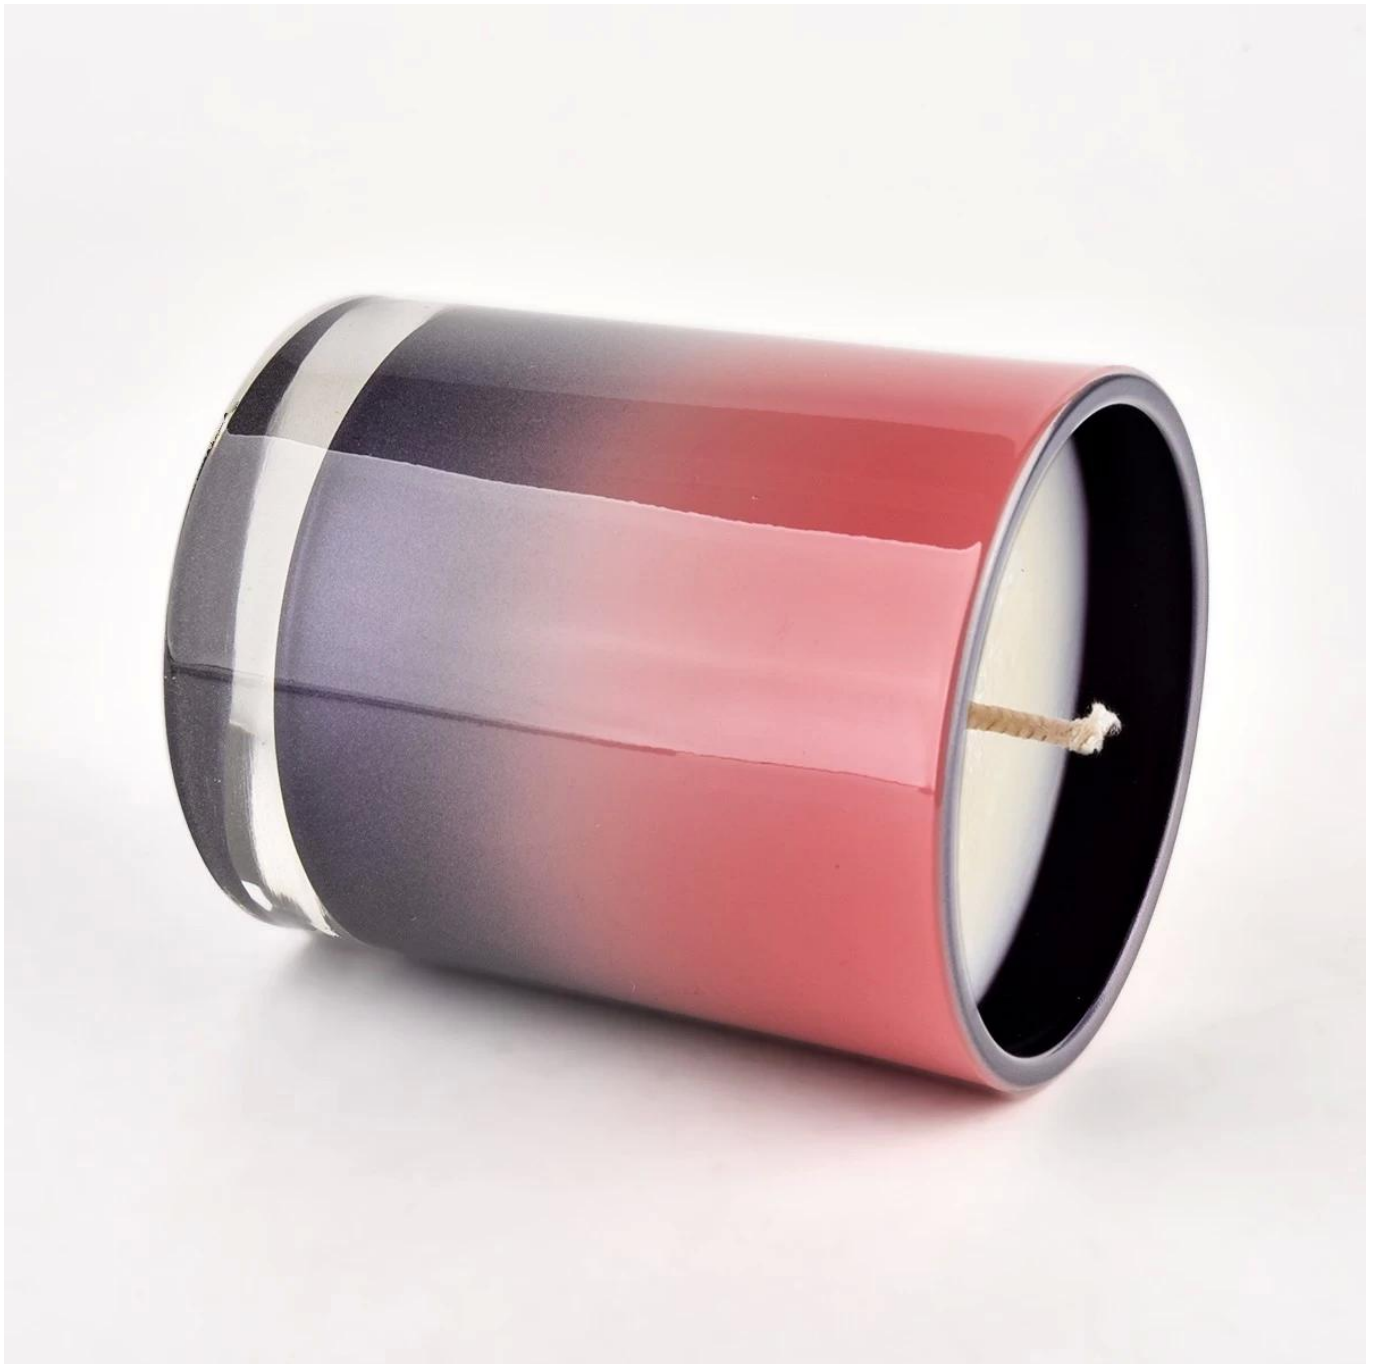

**Luxury Ombre Color Glass Candle  
Holder Wholesale Customized 300ml  
Glass Candle Jars**

We get your ideas becoming  
creative fragrance products and  
sell them very well in the local market

Why Choose [Sunny Glassware](#)

## product description

<b>product name</b>	Luxury Ombre Color Glass Candle Holder Wholesale Customized 300ml Glass Candle Jars
<b>Sample time</b>	1. 5 days if there is glass shape and size 2. 15 days, if you need new shapes and sizes glass
<b>Measure</b>	Item No.:SG8198Y Top dia: 81mm Bottom dia: 75mm Height: 98mm Weight: 325g Capacity: 3000ml
<b>Packing</b>	Normal packing, Individual gift box, PVC box, window box, color box, white box, etc
<b>Delivery time</b>	Within 35 days after the sample and order confirmed
<b>Payment term</b>	30% deposit by T/T in advance and the balance against the copy of B/L
<b>Shipment</b>	By sea, by air, by Express and your shipping agent is acceptable
<b>Usage Occasion</b>	Home decor, Wedding Decoration, Wedding Favors, Decoration enhancement,

With a gorgeous, crystal clear glass composition, Beautiful craftsmanship and fine glassware go hand-in-hand, and no vessel demonstrates that more eloquently than this glass candle jar. Keep your candles in a container that they deserve, and provide a pretty presentation to your customers.

This classic 10 ounce glass tumbler is a fantastic choice for high end scented poured candles. Set up as an aromatherapy cup for the home or wedding party or as a vase for the wedding centerpiece.