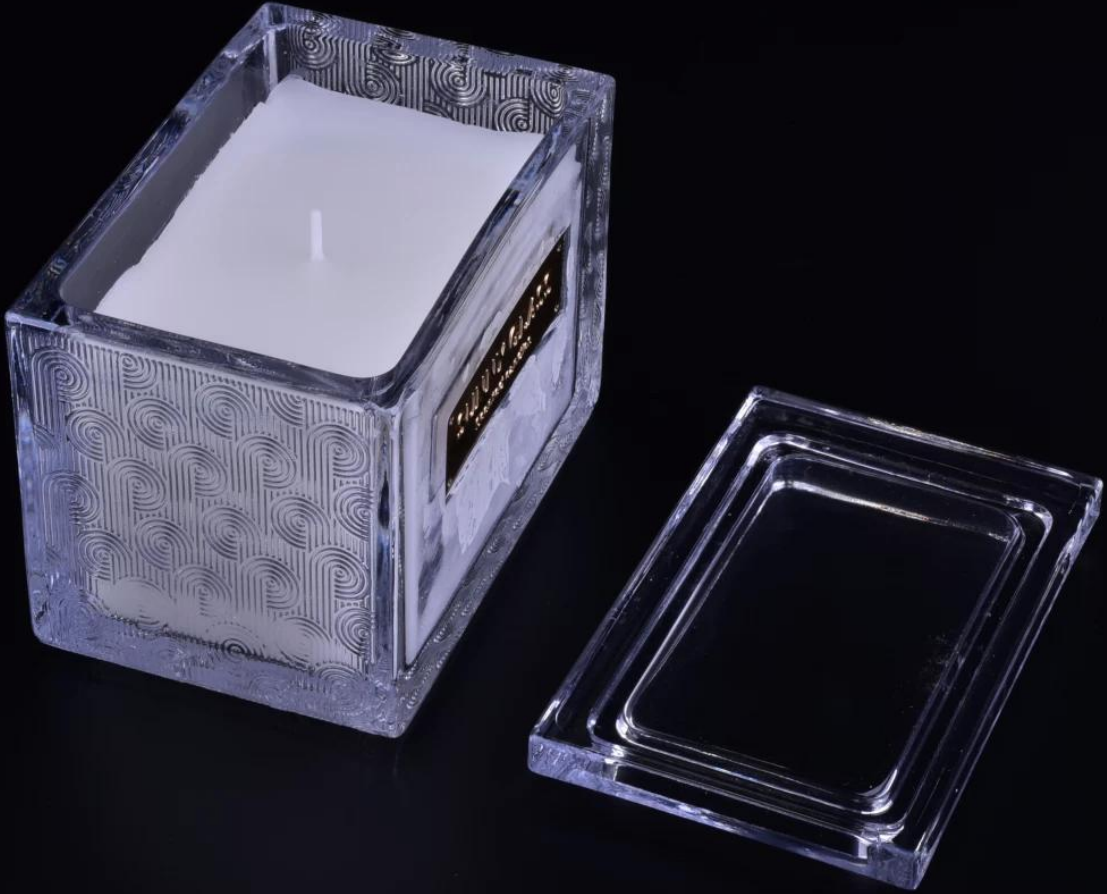

#### **Product Description**

---

Item No

SGS161109005

Product Size

Jar:  
Weight: 687G  
Capacity: 371ml  
Diameter:115\*72mm  
Height:80mm  
Lid:  
Weight: 179g  
Diameter:115\*73mm  
Height:17mm

4oz,6oz,8oz,10oz,12oz,14oz and other dimension are available

**Custom design are welcome**

Material	Glass Candle Jars, candle glass, glass candle, glass jars for candle making, glass candle jar, 8oz glass candle jar with lid
Samples	Existing clear glass samples for free Sent collected by courier
Samples time	5-7 days after confirming.
Packing	Normal Packing, 48pcs per carton
Delivery time	Within 35 days after the sample and order confirmed
Payment terms	30% pay by TT ,balance paid after showing the BL copy
Certificate	Annealing(for candle holders) test