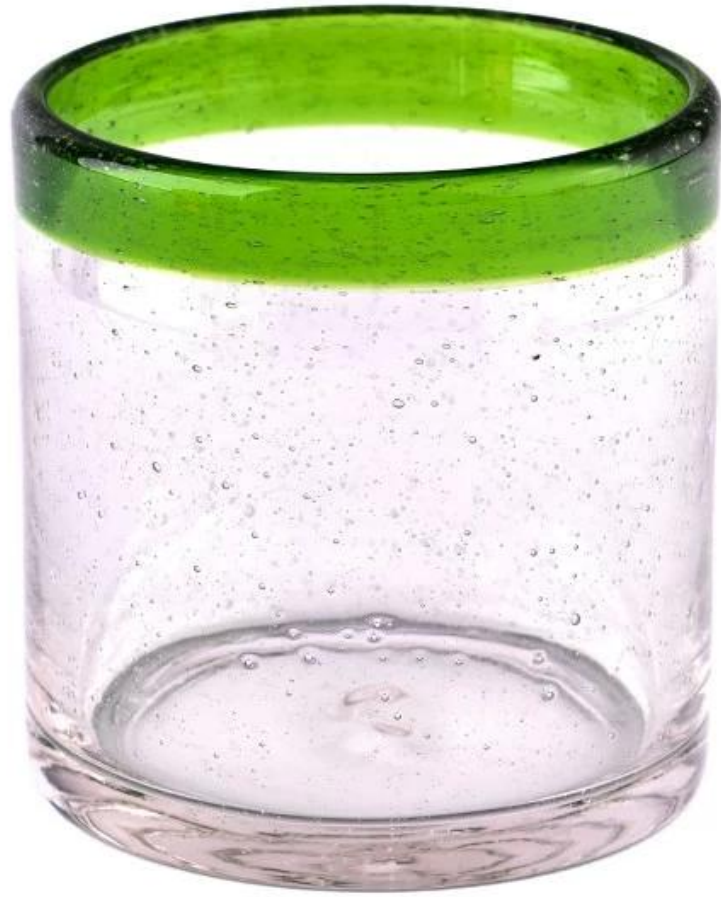

# Hand Made 11oz Glass Candle Jars Bubbles Glass Candle Vessels

Why Choose [Sunny Glassware](#)

---

- Upmost dedication to design, never compromise on quality
- [Sunny Glassware](#) strictly protect the customers' designs, all the newly designed items from us haven't been copied in three years.
- Product quality is the major focus in [Sunny Glassware](#). [Sunny Glassware](#) once demolished 80,000 pcs of glass vessel with barely visible blemish.

## product description

---

<b>Name</b>	Hand Made 11oz Glass Candle Jars Bubbles Glass Candle Vessels
<b>Sample time</b>	1. 5 days if there is glass shape and size 2. 15 days, if you need new shapes and sizes glass
<b>Measure</b>	Item: SGHT23052356 Top dia:91 mm Bottom dia:90 mm Height:92 mm Weight:376 g Capacity:425 ml
<b>Packing</b>	Normal packing, Individual gift box, PVC box, window box, color box, white box, etc
<b>Delivery time</b>	Within 35 days after the sample and order confirmed
<b>Payment term</b>	30% deposit by T/T in advance and the balance against the copy of B/L
<b>Shipment</b>	By sea, by air, by Express and your shipping agent is acceptable
<b>Usage Occasion</b>	Home decor, Wedding Decoration, Wedding Favors, Decoration enhancement,

With a gorgeous, crystal clear glass composition, Beautiful craftsmanship and fine glassware go hand-in-hand, and no vessel demonstrates that more eloquently than this glass candle jar. Keep your candles in a container that they deserve, and provide a pretty presentation to your customers.

with your home decoration. You can work out more patterns for you candle brand!

This classic 10 ounce glass tumbler is a fantastic choice for high end scented poured candles. Set up as an aromatherapy cup for the home or wedding party or as a vase for the wedding centerpiece.