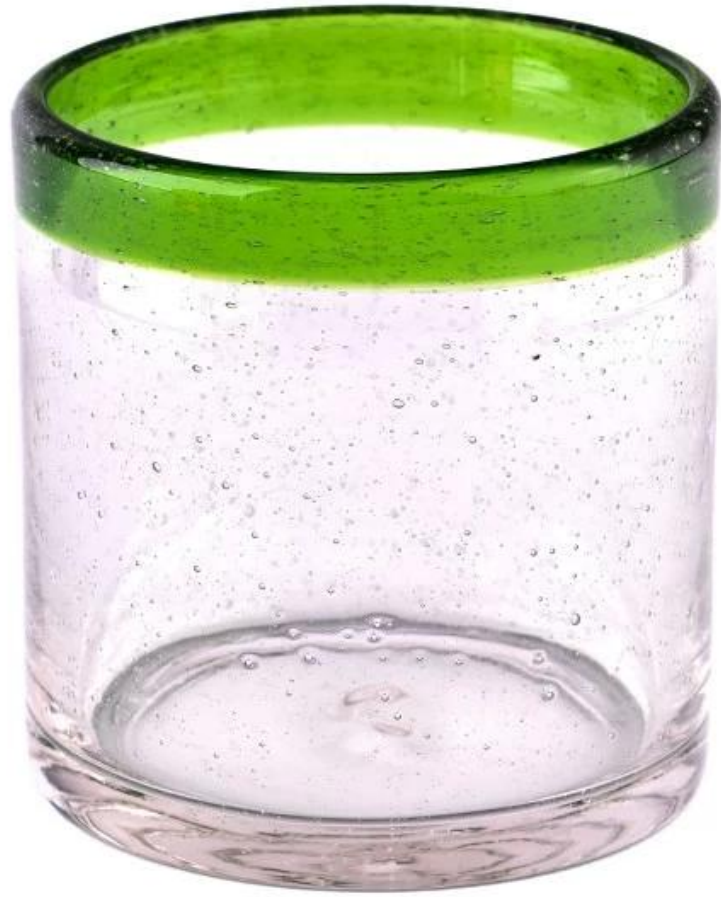

Hand Made 11oz Glass Candle Jars Bubbles Glass Candle Vessels

Why Choose [Sunny Glassware](#)

- Upmost dedication to design, never compromise on quality
- [Sunny Glassware](#) strictly protect the customers' designs, all the newly designed items from us haven't been copied in three years.
- Product quality is the major focus in [Sunny Glassware](#). [Sunny Glassware](#) once demolished 80,000 pcs of glass vessel with barely visible blemish.

product description

Name	Hand Made 11oz Glass Candle Jars Bubbles Glass Candle Vessels
Sample time	1. 5 days if there is glass shape and size 2. 15 days, if you need new shapes and sizes glass
Measure	Item: SGHT23052356 Top dia:91 mm Bottom dia:90 mm Height:92 mm Weight:376 g Capacity:425 ml
Packing	Normal packing, Individual gift box, PVC box, window box, color box, white box, etc
Delivery time	Within 35 days after the sample and order confirmed
Payment term	30% deposit by T/T in advance and the balance against the copy of B/L
Shipment	By sea, by air, by Express and your shipping agent is acceptable
Usage Occasion	Home decor, Wedding Decoration, Wedding Favors, Decoration enhancement,

With a gorgeous, crystal clear glass composition, Beautiful craftsmanship and fine glassware go hand-in-hand, and no vessel demonstrates that more eloquently than this glass candle jar. Keep your candles in a container that they deserve, and provide a pretty presentation to your customers.

with your home decoration. You can work out more patterns for you candle brand!

This classic 10 ounce glass tumbler is a fantastic choice for high end scented poured candles. Set up as an aromatherapy cup for the home or wedding party or as a vase for the wedding centerpiece.