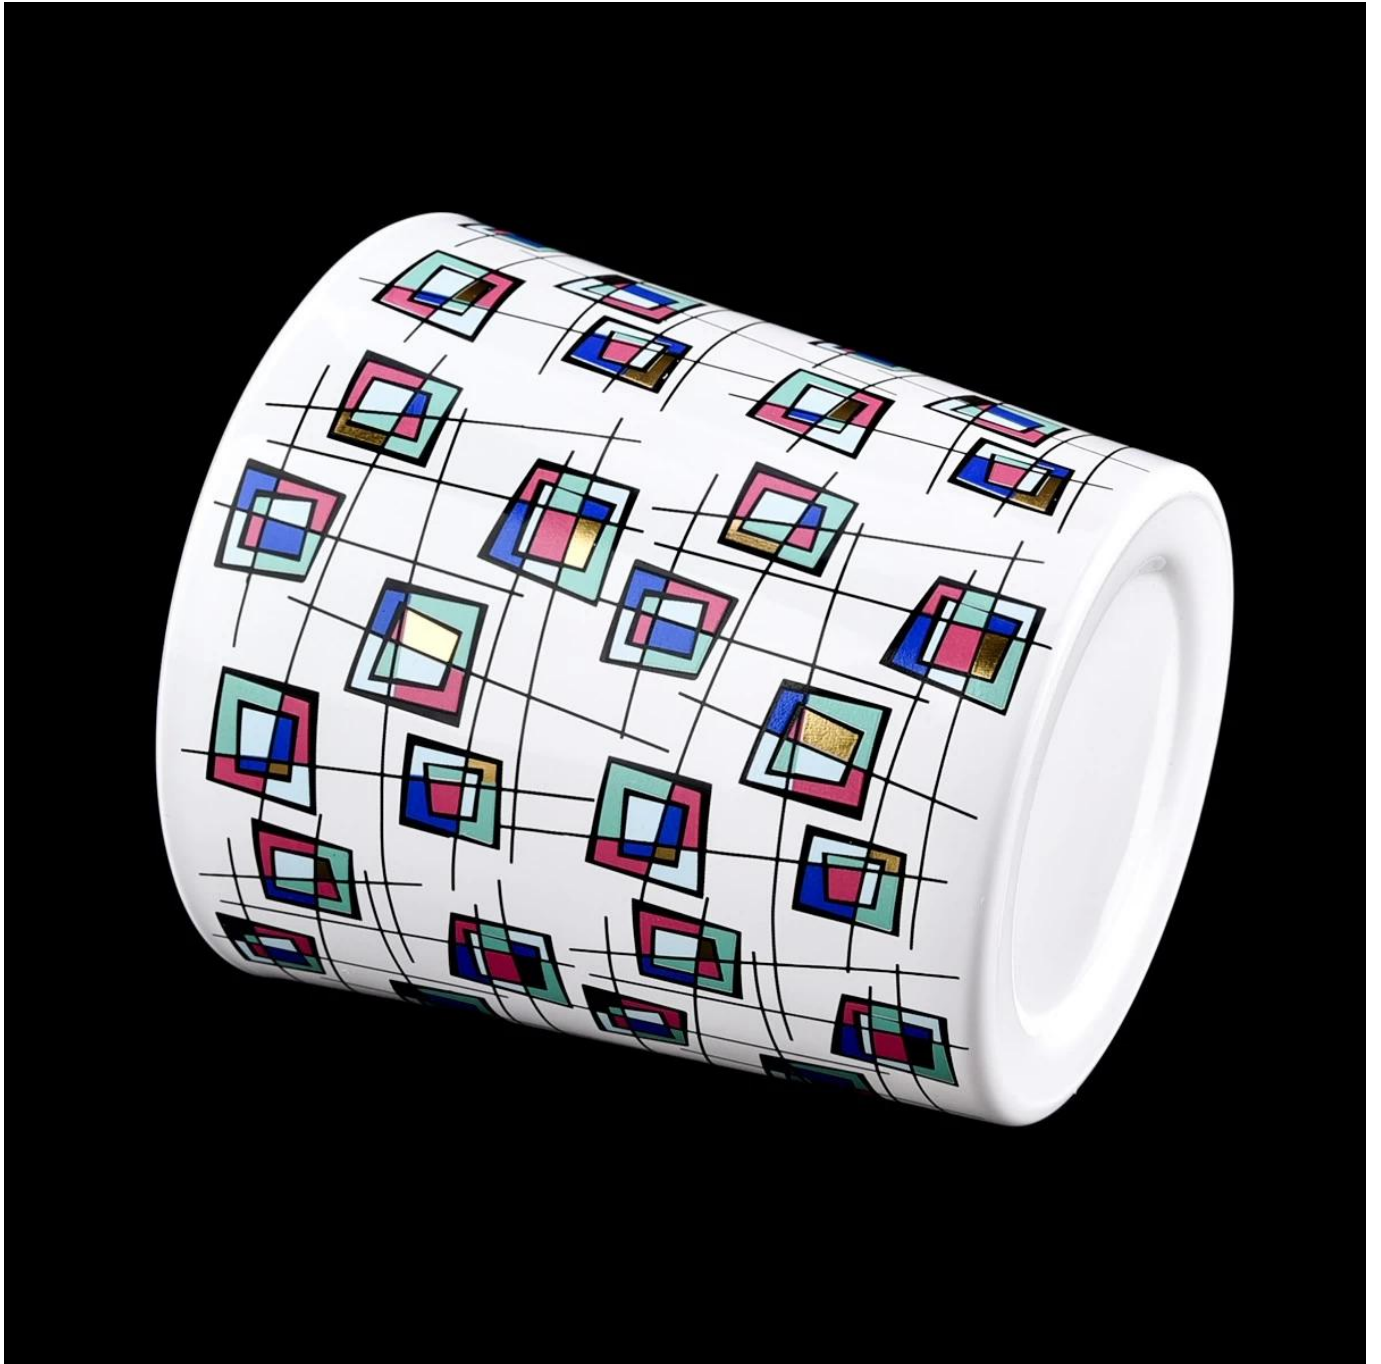

product description

product name	Ribbed Glass Jar for Drinking or Candle Making Ribbed Glass Candle Jars For Sale
Sample time	1. 5 days if there is glass shape and size 2. 15 days, if you need new shapes and sizes glass
Measure	Item No.:SG752Y Top diameter: 110mm Bottom diameter: 90mm Height: 115mm Weight: 500g Capacity: 670ml
Packing	Normal packing, Individual gift box, PVC box, window box, color box, white box, etc
Delivery time	Within 35 days after the sample and order confirmed
Payment term	30% deposit by T/T in advance and the balance against the copy of B/L
Shipment	By sea, by air, by Express and your shipping agent is acceptable
Usage Occasion	Home decor, Wedding Decoration, Wedding Favors, Decoration enhancement,

With a gorgeous, crystal clear glass composition, Beautiful craftsmanship and fine glassware go hand-in-hand, and no vessel demonstrates that more eloquently than this glass candle jar. Keep your candles in a container that they deserve, and provide a pretty presentation to your customers.

brand!

This classic 10 ounce glass tumbler is a fantastic choice for high end scented poured candles. Set up as an aromatherapy cup for the home or wedding party or as a vase for the wedding centerpiece.