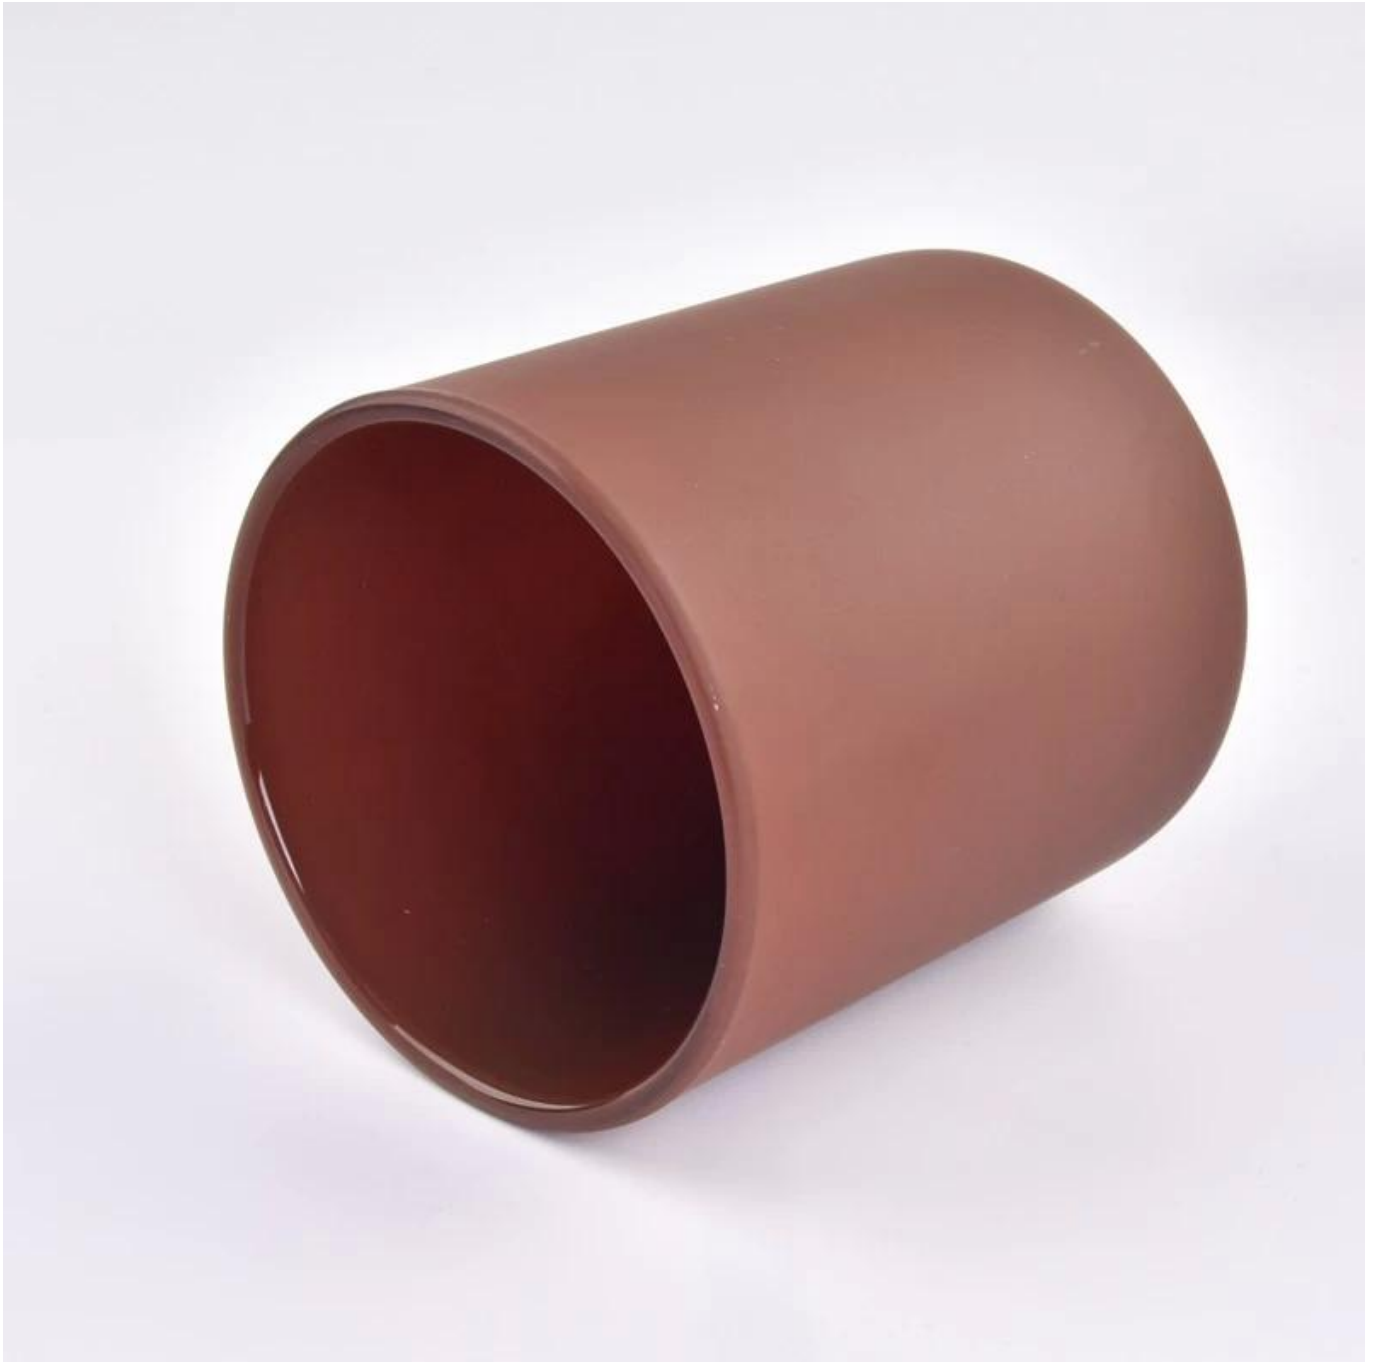

product description

product name	Custom empty brown matte candle glass jars supplier
Sample time	1. 5 days if there is glass shape and size 2. 15 days, if you need new shapes and sizes glass
Measure	ItemSGZX23011617 Top dia:45 mm Bottom dia: 80 mm Height: 113 mm Weight: 374 g Capacity:258 ml MOQ:5000pcs
Packing	Normal packing, Individual gift box, PVC box, window box, color box, white box, etc
Delivery time	Within 35 days after the sample and order confirmed
Payment term	30% deposit by T/T in advance and the balance against the copy of B/L
Shipment	By sea, by air, by Express and your shipping agent is acceptable
Usage Occasion	Home decor, Wedding Decoration, Wedding Favors, Decoration enhancement,

With a gorgeous, crystal clear glass composition, Beautiful craftsmanship and fine glassware go hand-in-hand, and no vessel demonstrates that more eloquently than this glass candle jar. Keep your candles in a container that they deserve, and provide a pretty presentation to your customers.

This classic 10 ounce glass tumbler is a fantastic choice for high end scented poured candles. Set up as an aromatherapy cup for the home or wedding party or as a vase for the wedding centerpiece.

Wide range of application