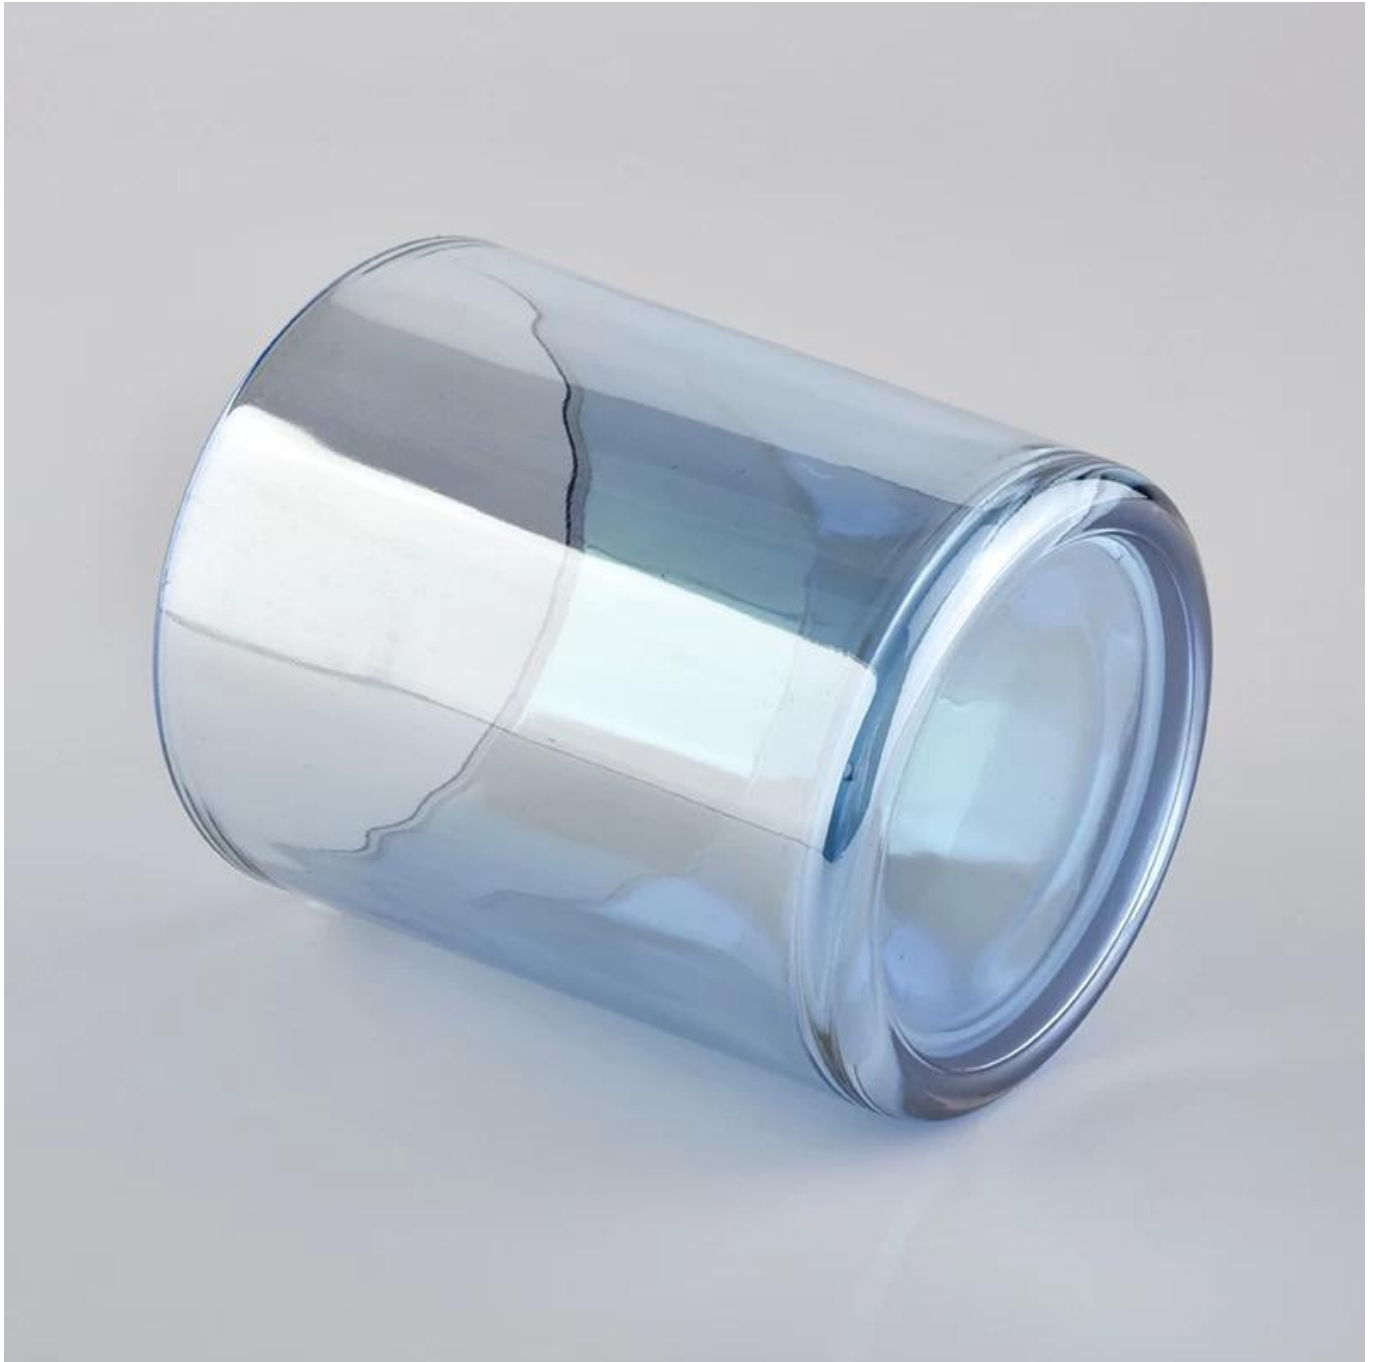

#### **Product Description**

---

Item No	SGXYT20061018
	Top dia: 88mm Bottom dia: 81mm Height: 100mm Weight: 330g Capacity: 400ml
Item Name	Custom Color Classic Straight Side 10oz Glass Candle Jars
Samples	Existing clear glass samples for free Sent collected by courier
Samples time	5-7 days after confirming.
Packing	Normal Packing, 48pcs per carton
Delivery time	Within 35 days after the sample and order confirmed
Payment terms	30% pay by TT ,balance paid after showing the BL copy
Certificate	Annealing(for candle holders) test