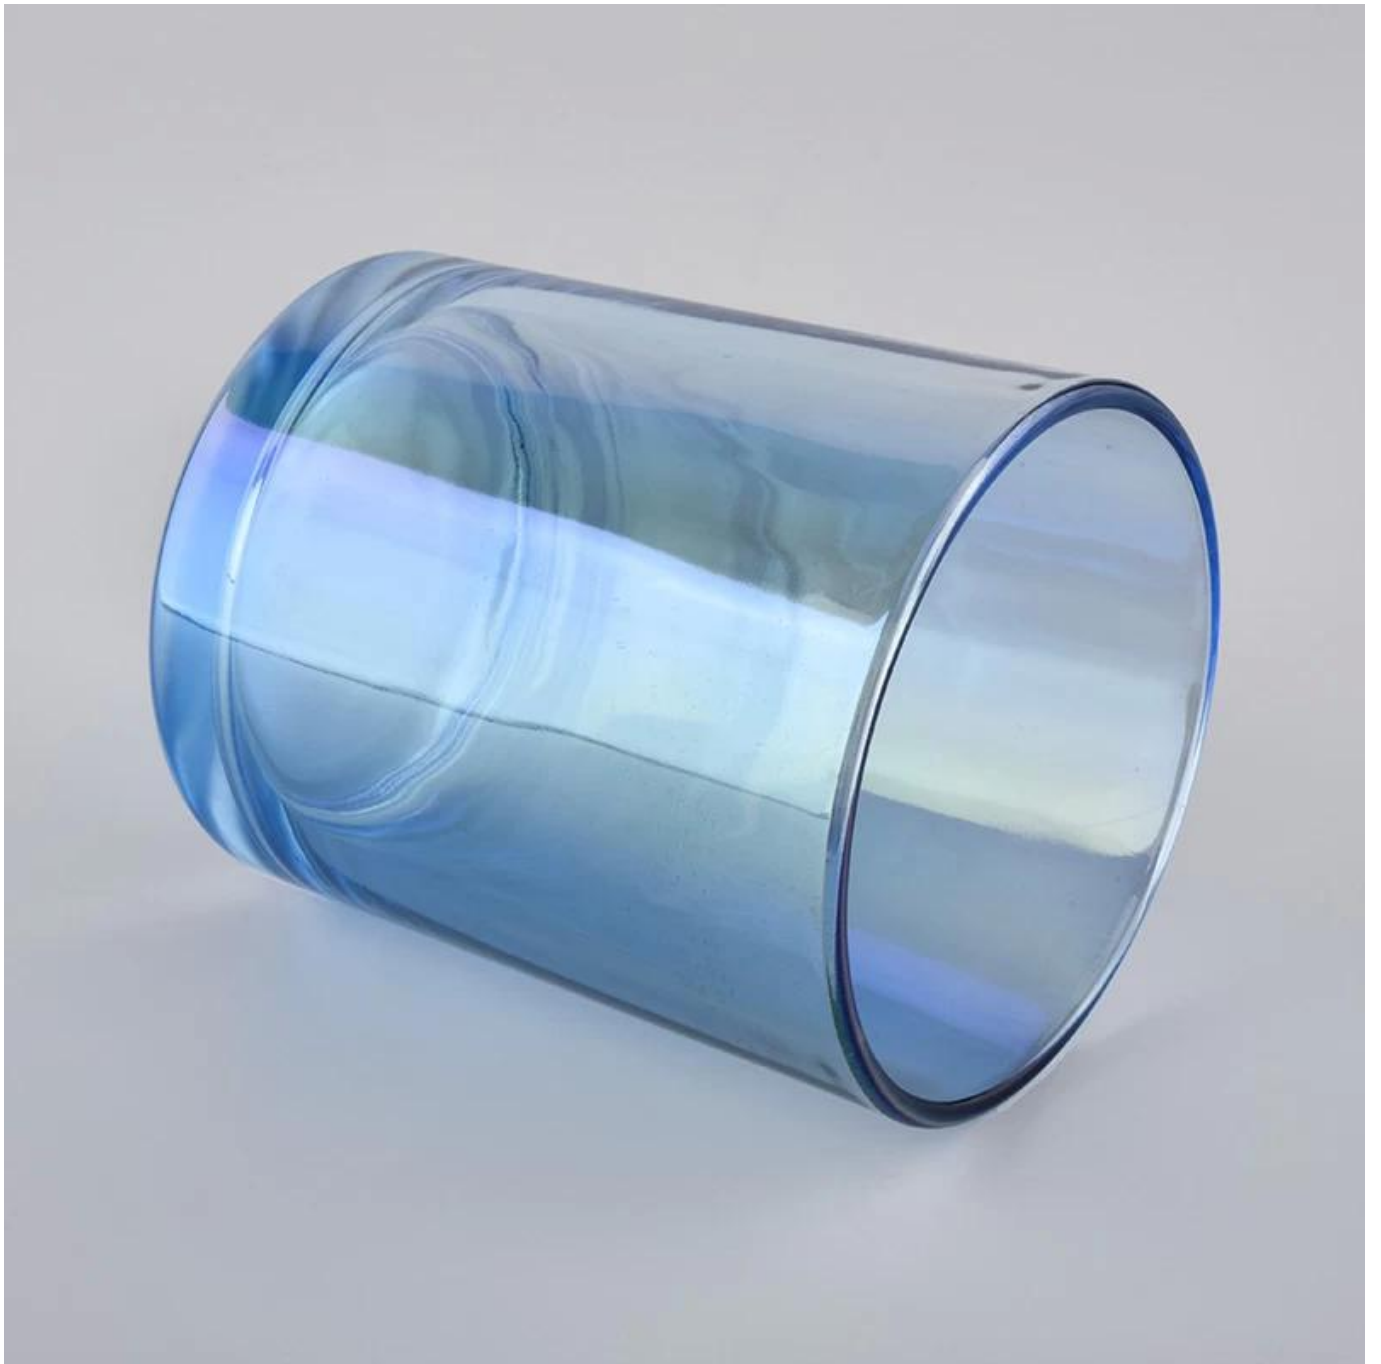

#### **Product Description**

---

Item No	SGXYT20061018
	Top dia: 88mm Bottom dia: 81mm Height: 100mm Weight: 330g Capacity: 400ml
Item Name	Custom Color Classic Straight Side 10oz Glass Candle Jars
Samples	Existing clear glass samples for free Sent collected by courier
Samples time	5-7 days after confirming.
Packing	Normal Packing, 48pcs per carton
Delivery time	Within 35 days after the sample and order confirmed
Payment terms	30% pay by TT ,balance paid after showing the BL copy
Certificate	Annealing(for candle holders) test