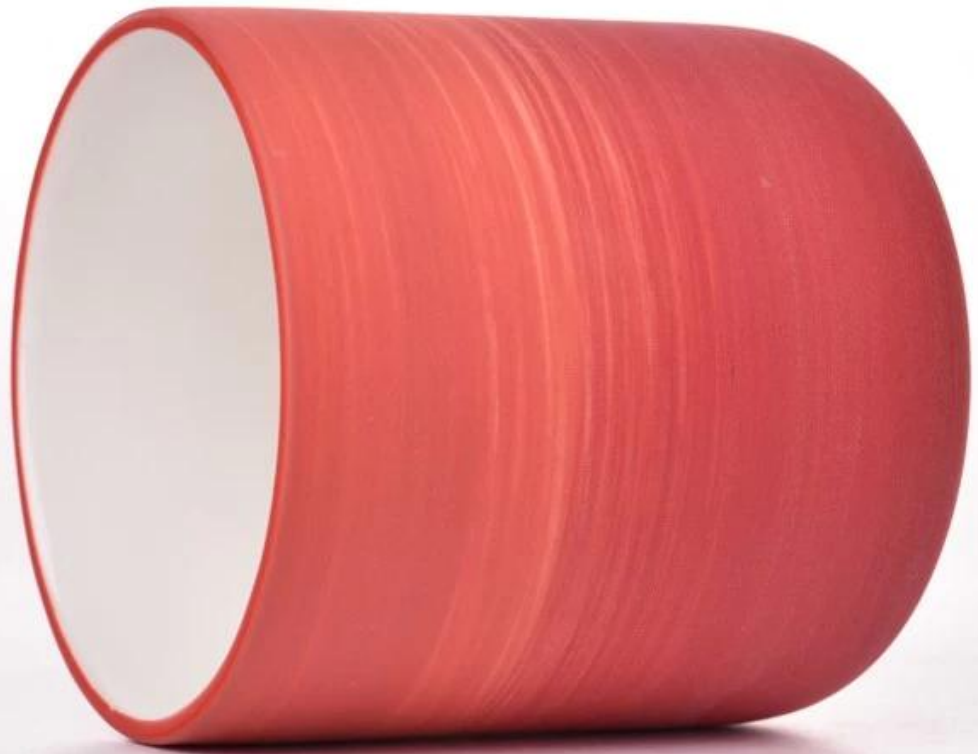

## product description

---

<b>product name</b>	Classic Cylinder Ceramic Candle Jars Wholesale in China
<b>Sample time</b>	1. 5 days if there is existing shape and size 2. 15 days, if you need new shapes and sizes glass
<b>Measure</b>	Item No.:SGMK23041519 Top dia: 87mm Bottom dia: 50mm Height: 96mm Weight: 301g Capacity: 391ml MOQ: 3000 pieces
<b>Packing</b>	Normal packing, Individual gift box, PVC box, window box, color box, white box, etc
<b>Delivery time</b>	Within 35 days after the sample and order confirmed
<b>Payment term</b>	30% deposit by T/T in advance and the balance against the copy of B/L
<b>Shipment</b>	By sea, by air, by Express and your shipping agent is acceptable
<b>Usage Occasion</b>	Home decor, Wedding Decoration, Wedding Favors, Decoration enhancement,