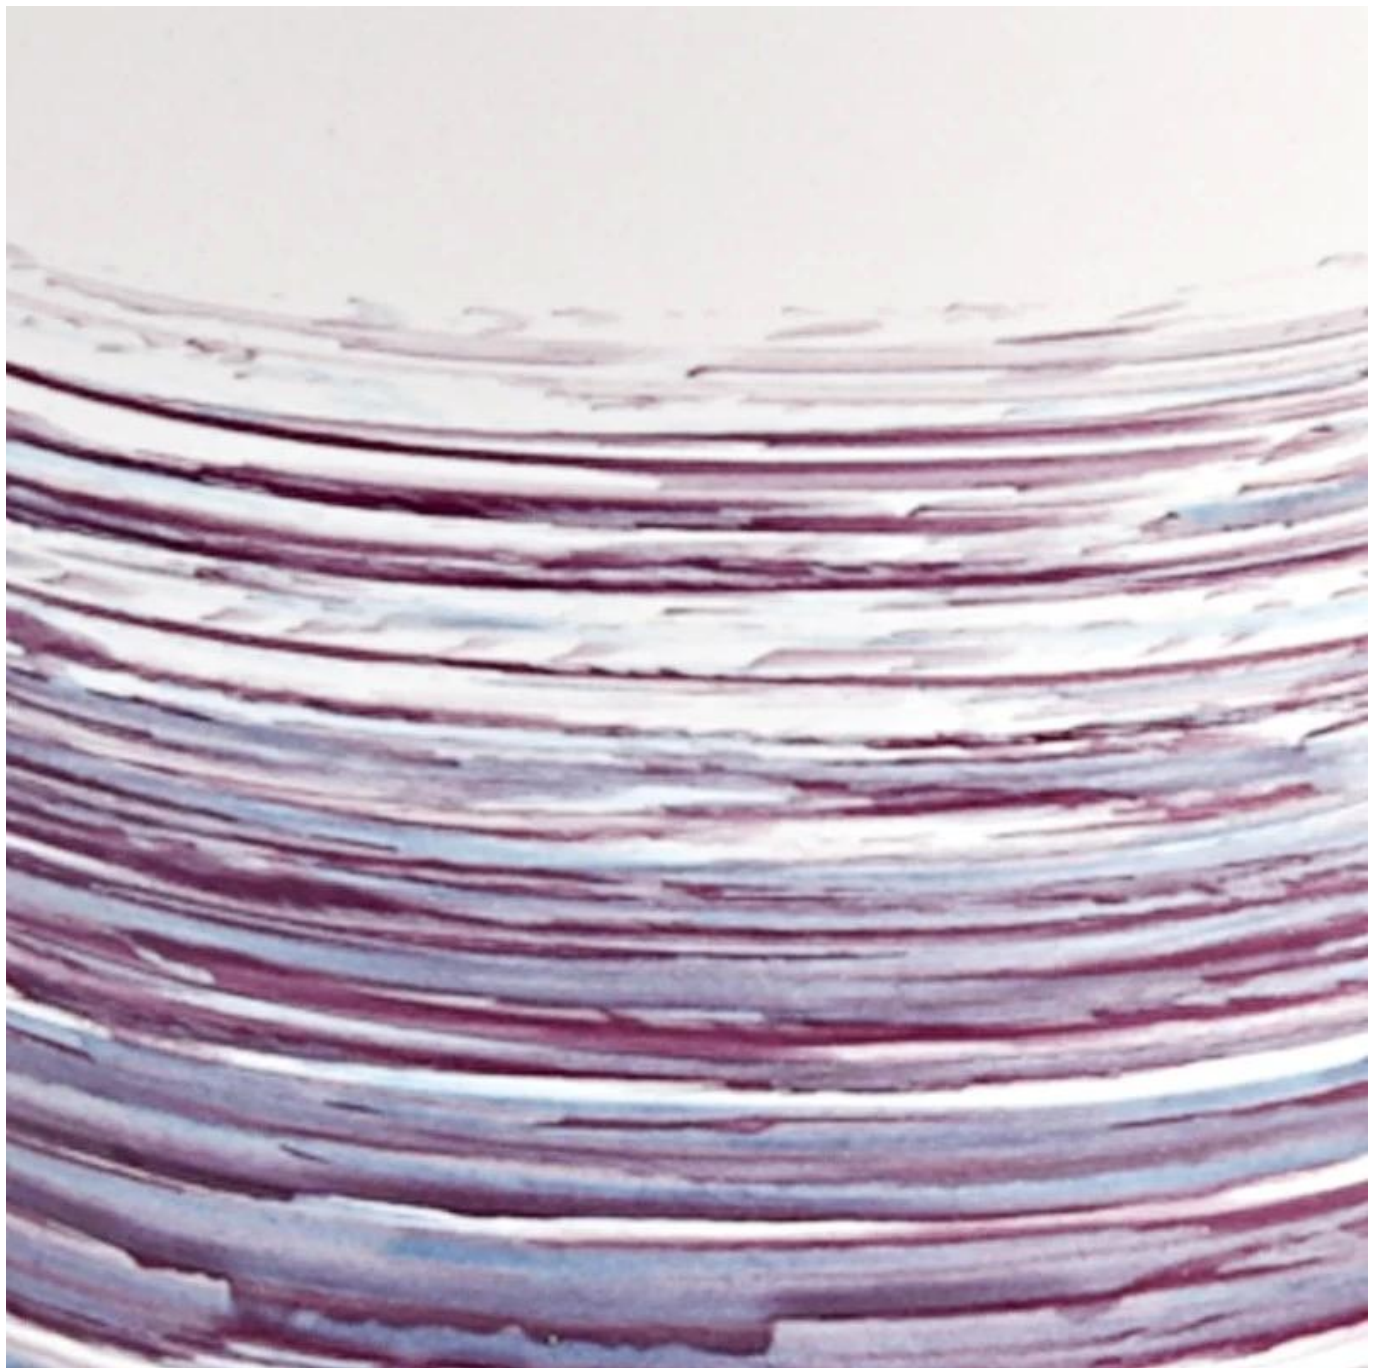

## product description

---

|                       |   |
|-----------------------|---|
| <b>product name</b>   | Beautiful Ceramic Candle Vessels Wholesale Home Decoration Ceramic Candle Holders             |
| <b>Sample time</b>    | 1. 5 days if there is existing shape and size<br>2. 15 days, if you need new shapes and sizes |
| <b>Packing</b>        | Normal packing, Individual gift box, PVC box, window box, color box, white box, etc           |
| <b>Delivery time</b>  | Within 35 days after the sample and order confirmed   |
| <b>Payment term</b>   | 30% deposit by T/T in advance and the balance against the copy of B/L                         |
| <b>Shipment</b>       | By sea, by air, by Express and your shipping agent is acceptable                              |
| <b>Usage Occasion</b> | Home decor, Wedding Decoration, Wedding Favors, Decoration enhancement,                       |