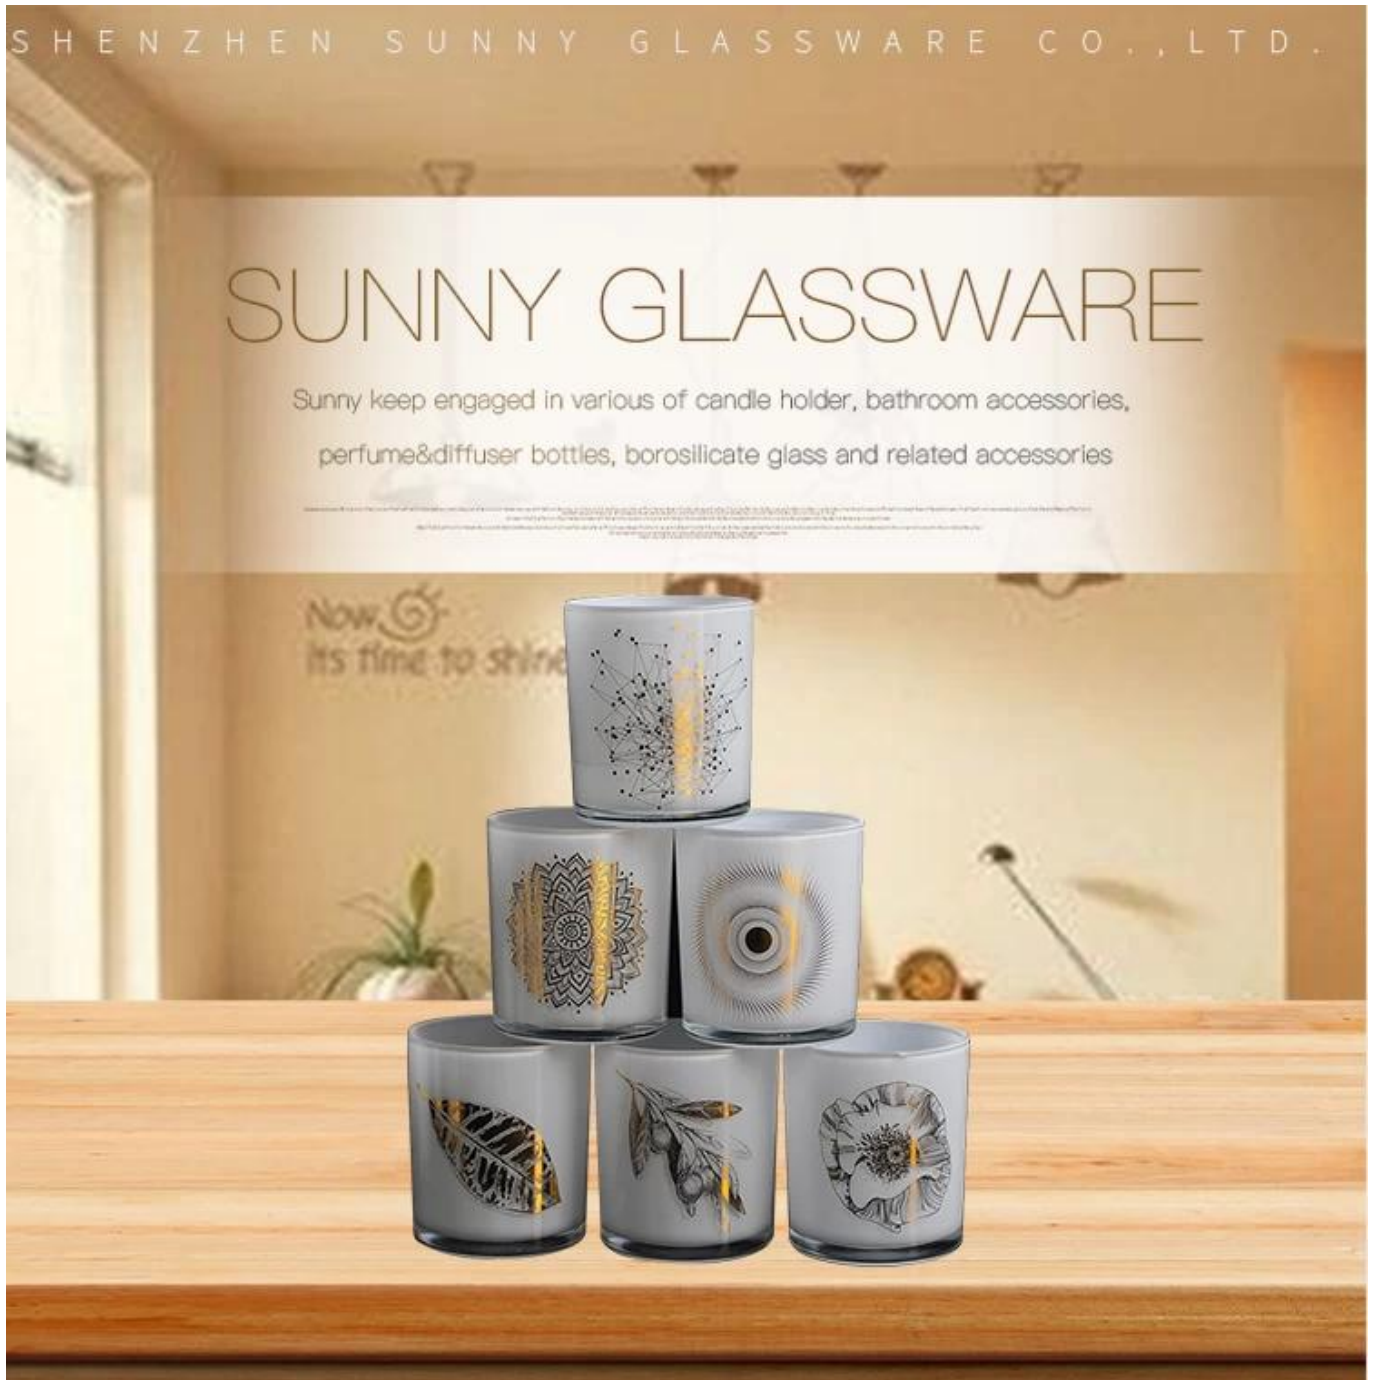

# 8oz 10oz luxury empty glass tealight candle holder