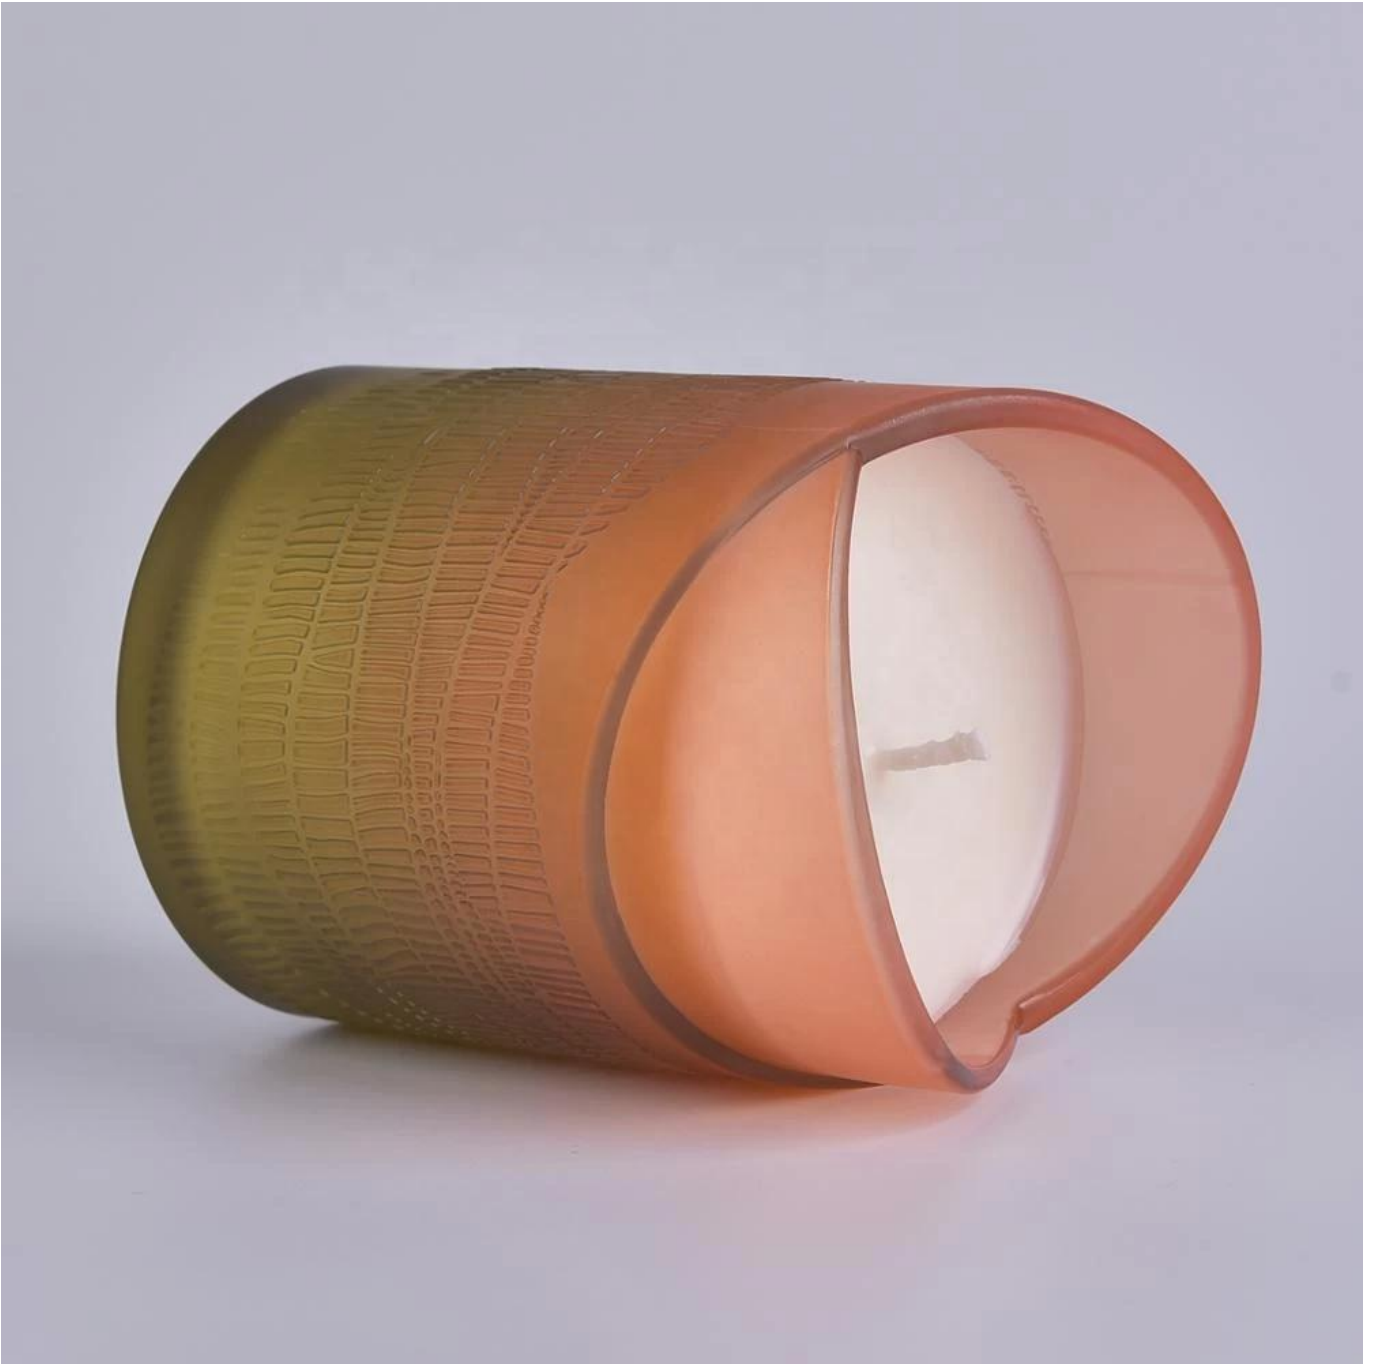

Main Products