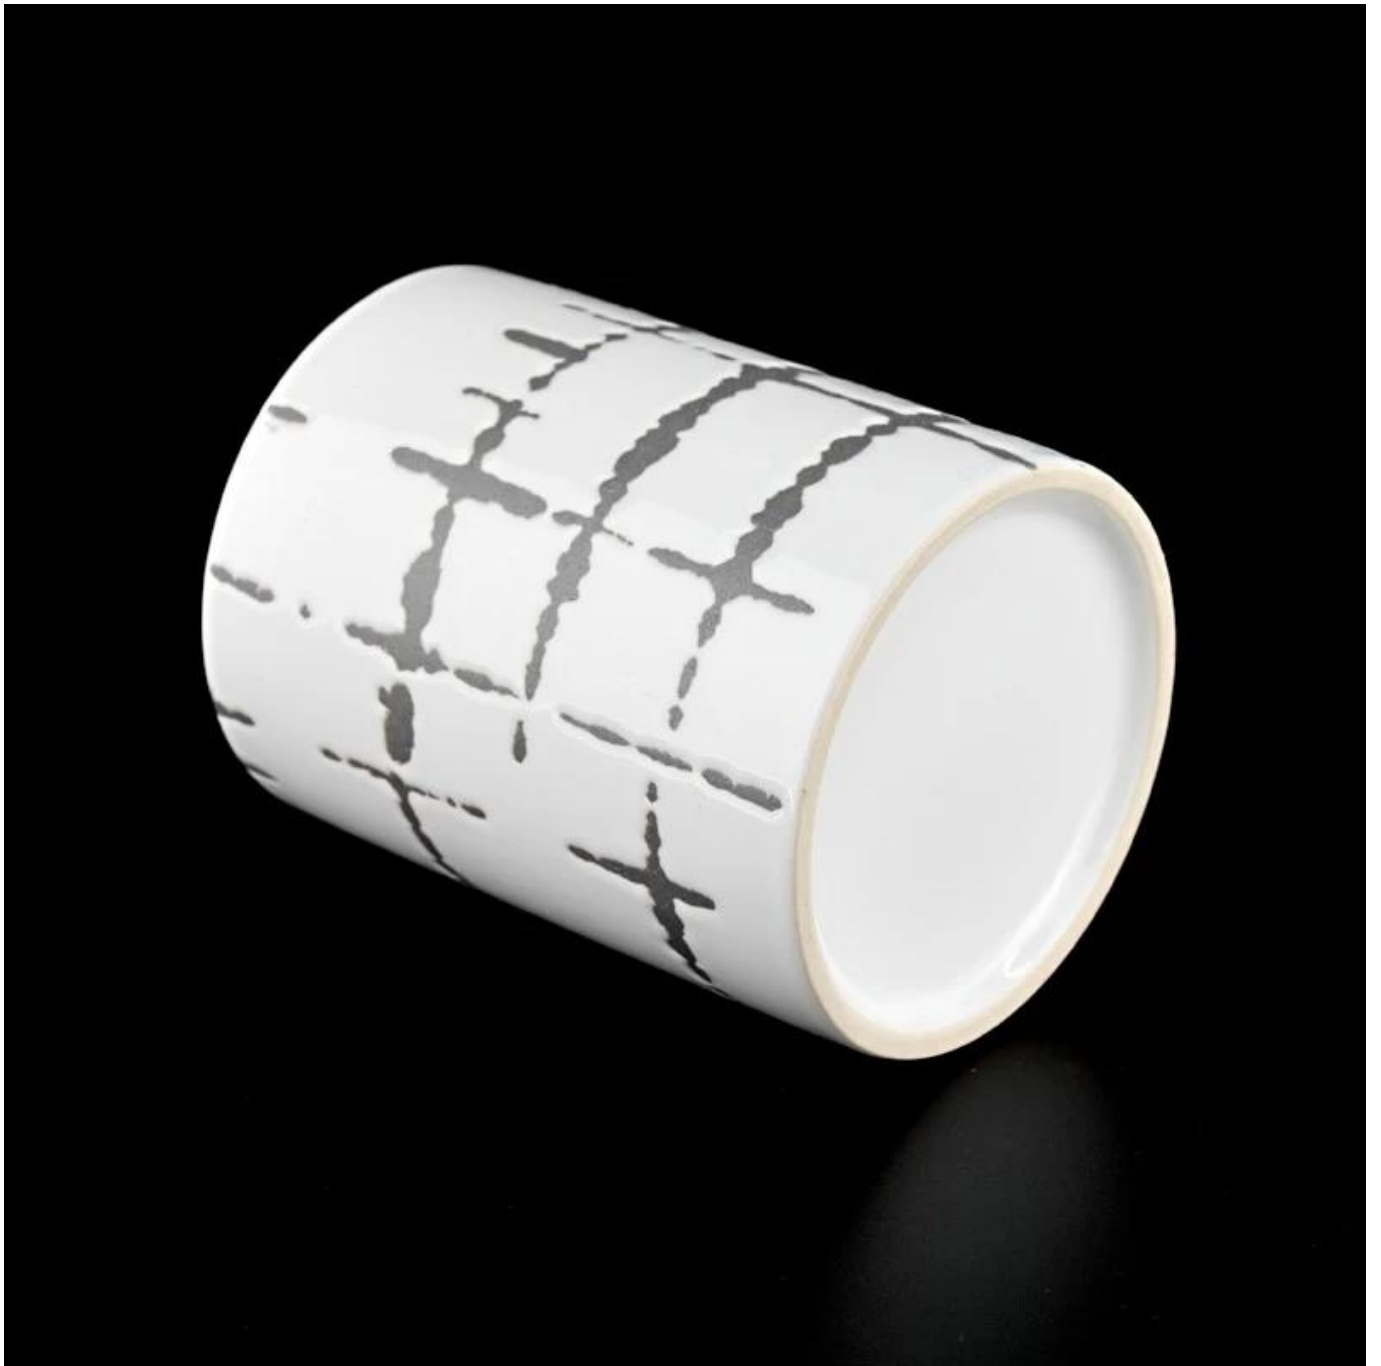

### product description

---

<b>product name</b>	400ml Ceramic Candle Holders 10oz 11oz Customized Candle Vessels Wholesale
<b>Sample time</b>	1. 5 days if there is glass shape and size 2. 15 days, if you need new shapes and sizes glass
<b>Measure</b>	Item No.:SGMK22072602 Top dia: 83mm Bottom dia: 83mm Height: 106mm Weight: 315g Capacity: 400ml
<b>Packing</b>	Normal packing, Individual gift box, PVC box, window box, color box, white box, etc
<b>Delivery time</b>	Within 35 days after the sample and order confirmed
<b>Payment term</b>	30% deposit by T/T in advance and the balance against the copy of B/L
<b>Shipment</b>	By sea, by air, by Express and your shipping agent is acceptable
<b>Usage Occasion</b>	Home decor, Wedding Decoration, Wedding Favors, Decoration enhancement,