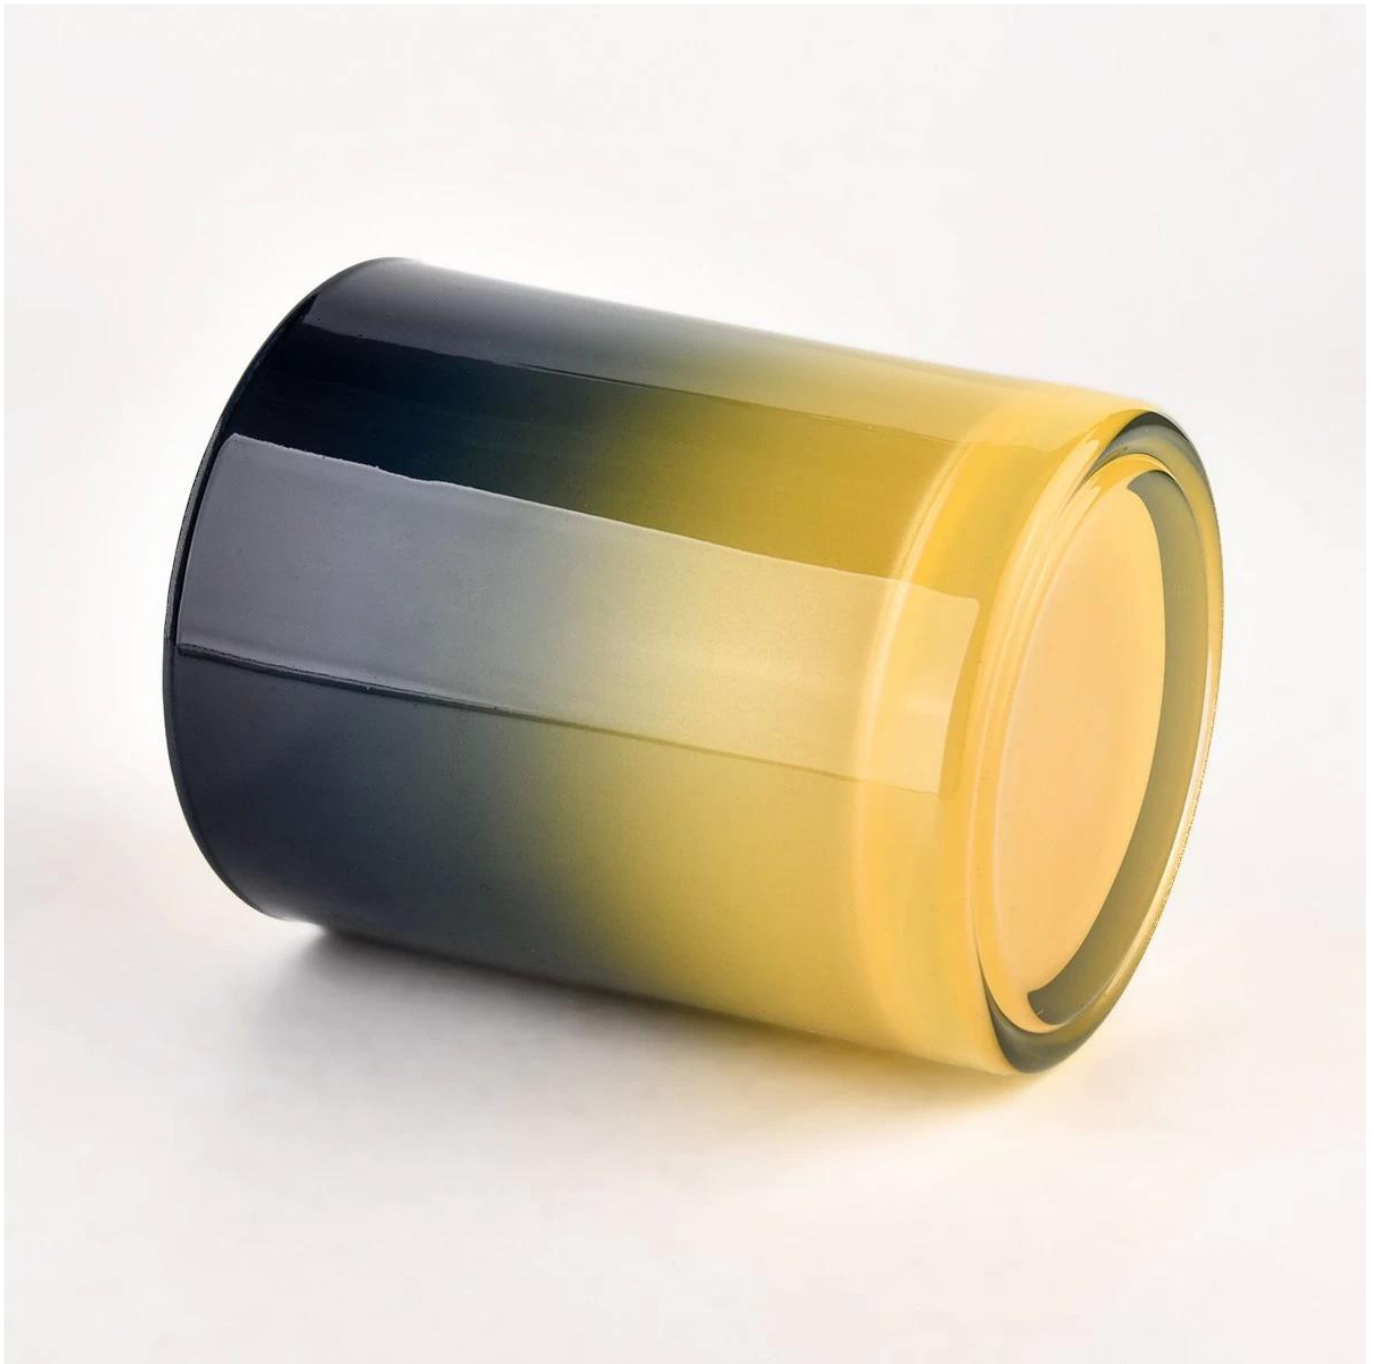

## product description

---

<b>product name</b>	300ml Ombre Glass Candle Jars Wholesale
<b>Sample time</b>	1. 5 days if there is glass shape and size 2. 15 days, if you need new shapes and sizes glass
<b>Measure</b>	Item No.:SG8198Y Top dia: 81mm Bottom dia: 75mm Height: 98mm Weight: 325g
<b>Packing</b>	Normal packing, Individual gift box, PVC box, window box, color box, white box, etc
<b>Delivery time</b>	Within 35 days after the sample and order confirmed
<b>Payment term</b>	30% deposit by T/T in advance and the balance against the copy of B/L
<b>Shipment</b>	By sea, by air, by Express and your shipping agent is acceptable
<b>Usage Occasion</b>	Home decor, Wedding Decoration, Wedding Favors, Decoration enhancement,

With a gorgeous, crystal clear glass composition, Beautiful craftsmanship and fine glassware go hand-in-hand, and no vessel demonstrates that more eloquently than this glass candle jar. Keep your candles in a container that they deserve, and provide a pretty presentation to your customers.

This classic 10 ounce glass tumbler is a fantastic choice for high end scented poured candles. Set up as an aromatherapy cup for the home or wedding party or as a vase for the wedding centerpiece.

**Wide range of application**