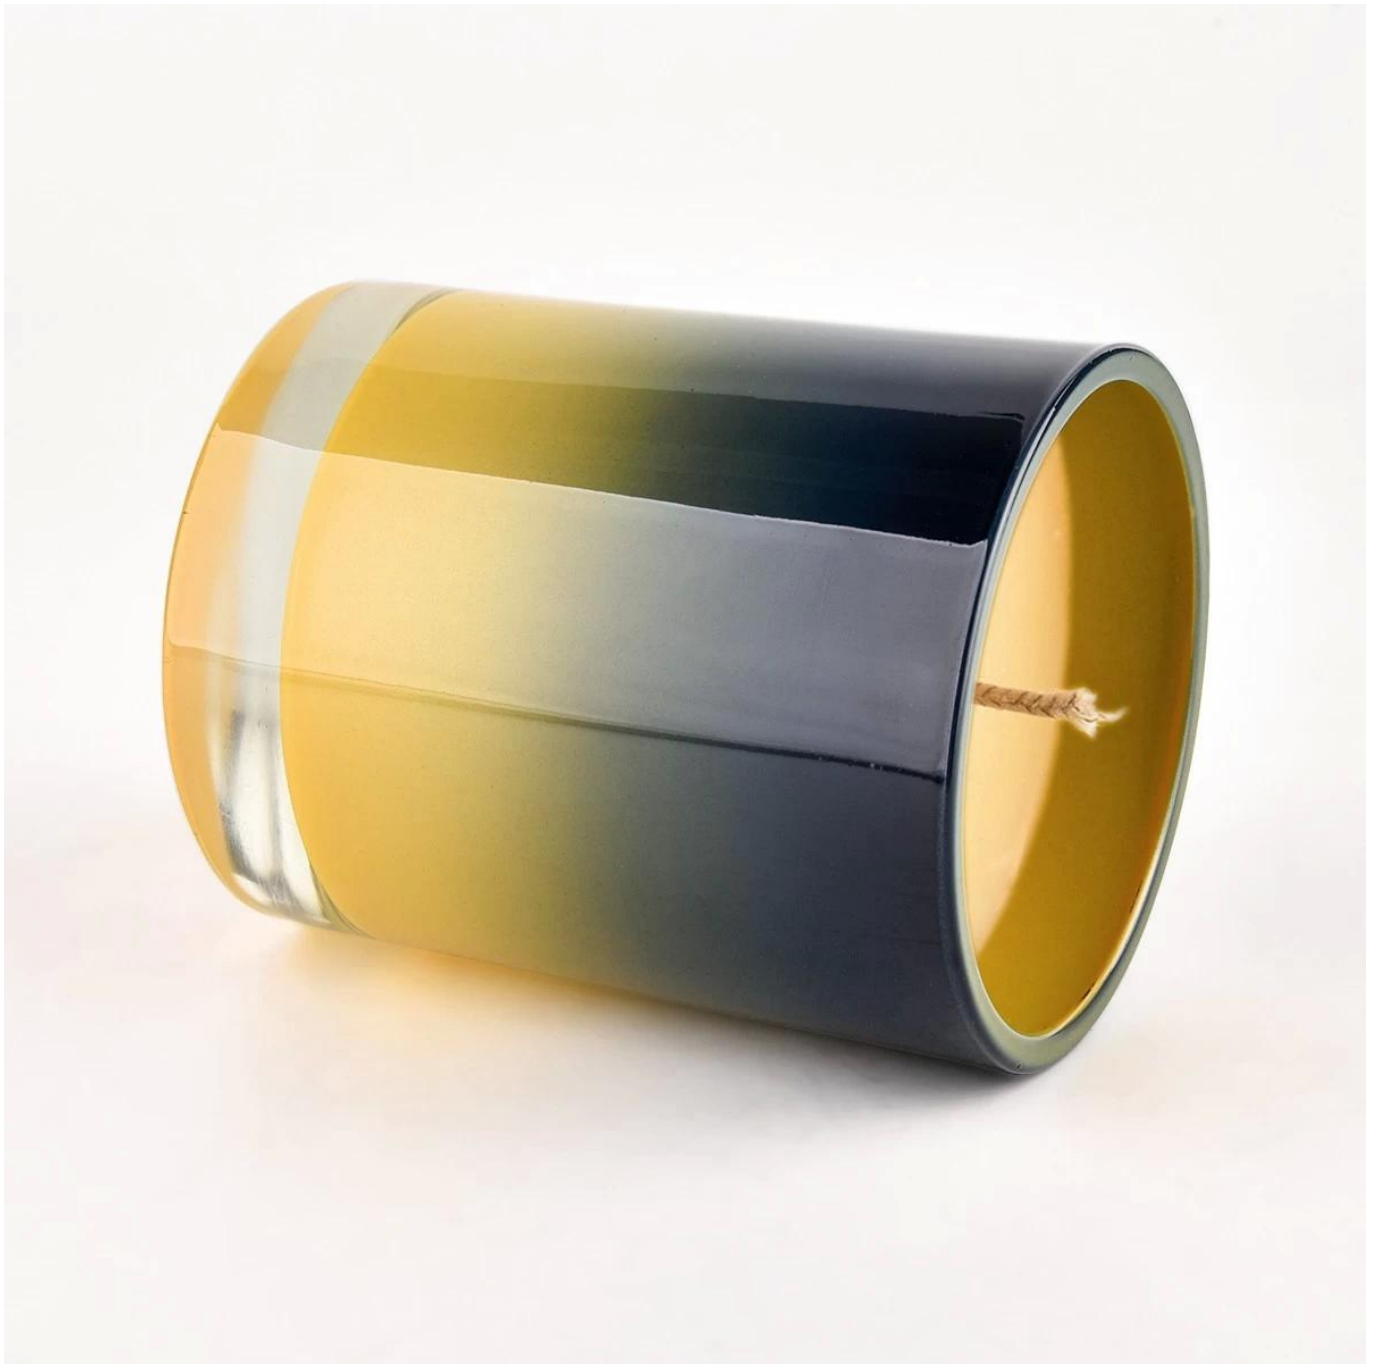

## product description

---

<b>product name</b>	300ml Ombre Glass Candle Jars Wholesale
<b>Sample time</b>	1. 5 days if there is glass shape and size 2. 15 days, if you need new shapes and sizes glass
<b>Measure</b>	Item No.:SG8198Y Top dia: 81mm Bottom dia: 75mm Height: 98mm Weight: 325g
<b>Packing</b>	Normal packing, Individual gift box, PVC box, window box, color box, white box, etc
<b>Delivery time</b>	Within 35 days after the sample and order confirmed
<b>Payment term</b>	30% deposit by T/T in advance and the balance against the copy of B/L
<b>Shipment</b>	By sea, by air, by Express and your shipping agent is acceptable
<b>Usage Occasion</b>	Home decor, Wedding Decoration, Wedding Favors, Decoration enhancement,

With a gorgeous, crystal clear glass composition, Beautiful craftsmanship and fine glassware go hand-in-hand, and no vessel demonstrates that more eloquently than this glass candle jar. Keep your candles in a container that they deserve, and provide a pretty presentation to your customers.

This classic 10 ounce glass tumbler is a fantastic choice for high end scented poured candles. Set up as an aromatherapy cup for the home or wedding party or as a vase for the wedding centerpiece.

**Wide range of application**