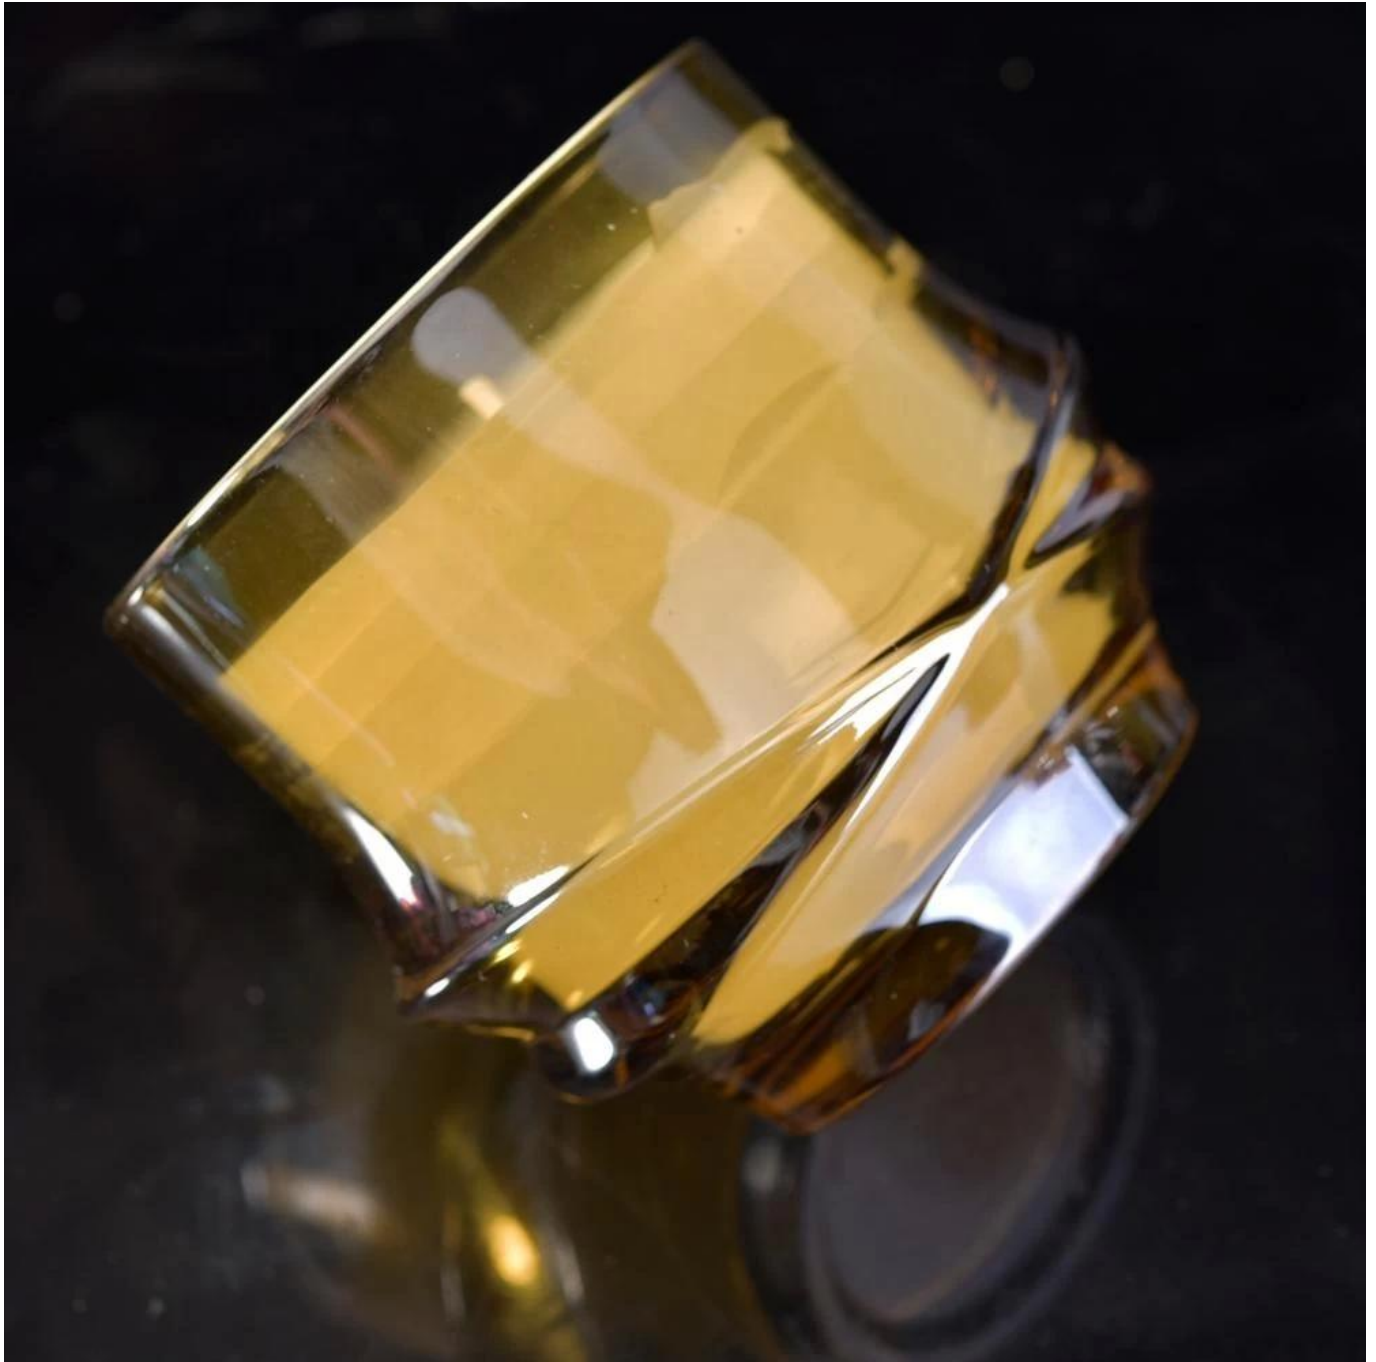

Product Description

Product Size

4oz,6oz,8oz,10oz,12oz,14oz and other dimension are available

Custom design are welcome

Material

Wholesale Luxury Gold Glass Candle Jar With Lids

Samples

Existing clear glass samples for free
Sent collected by courier