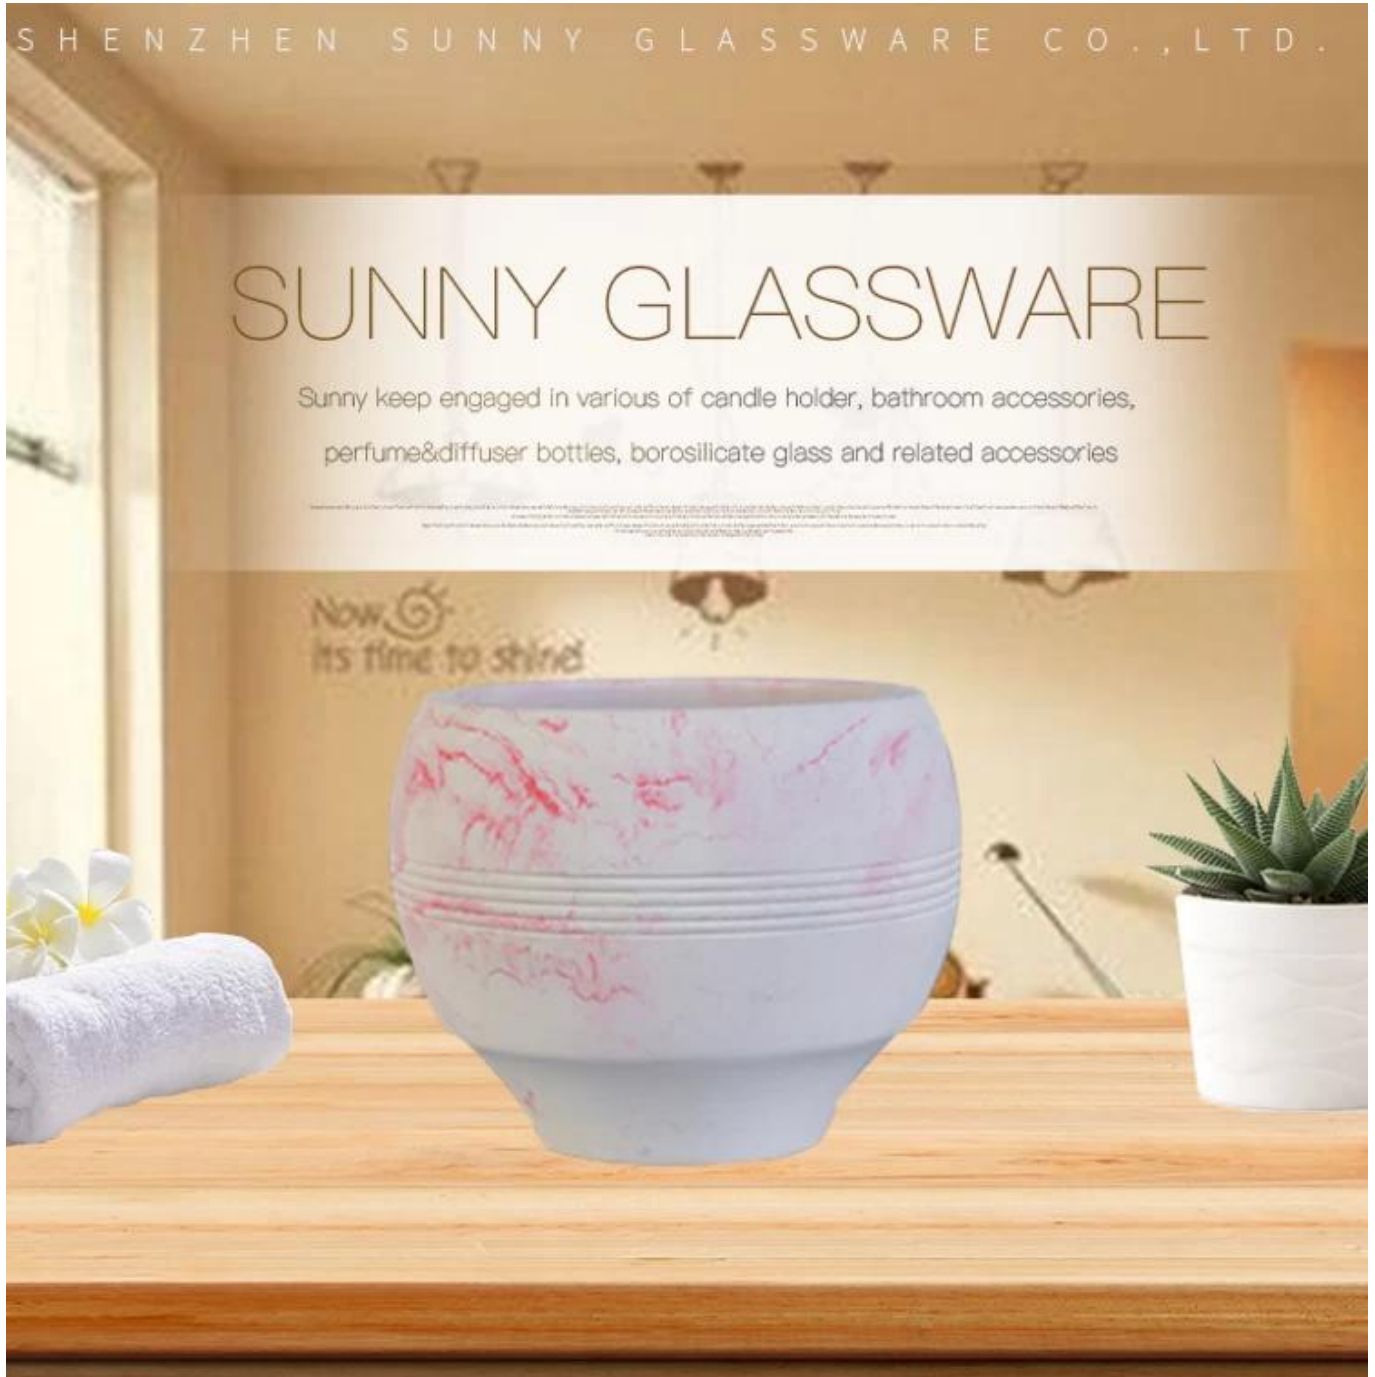

# cheap modern fashionable pretty concrete round empty oil candle holders 10oz

# PRODUCT DISPLAY

Shenzhen Sunny Glassware Co., Ltd.

10oz concrete candle jar

Top Dia: 92.5mm

Bottom Dia: 53mm

Height: 84mm

Weight: 360g

Capacity: 400ml