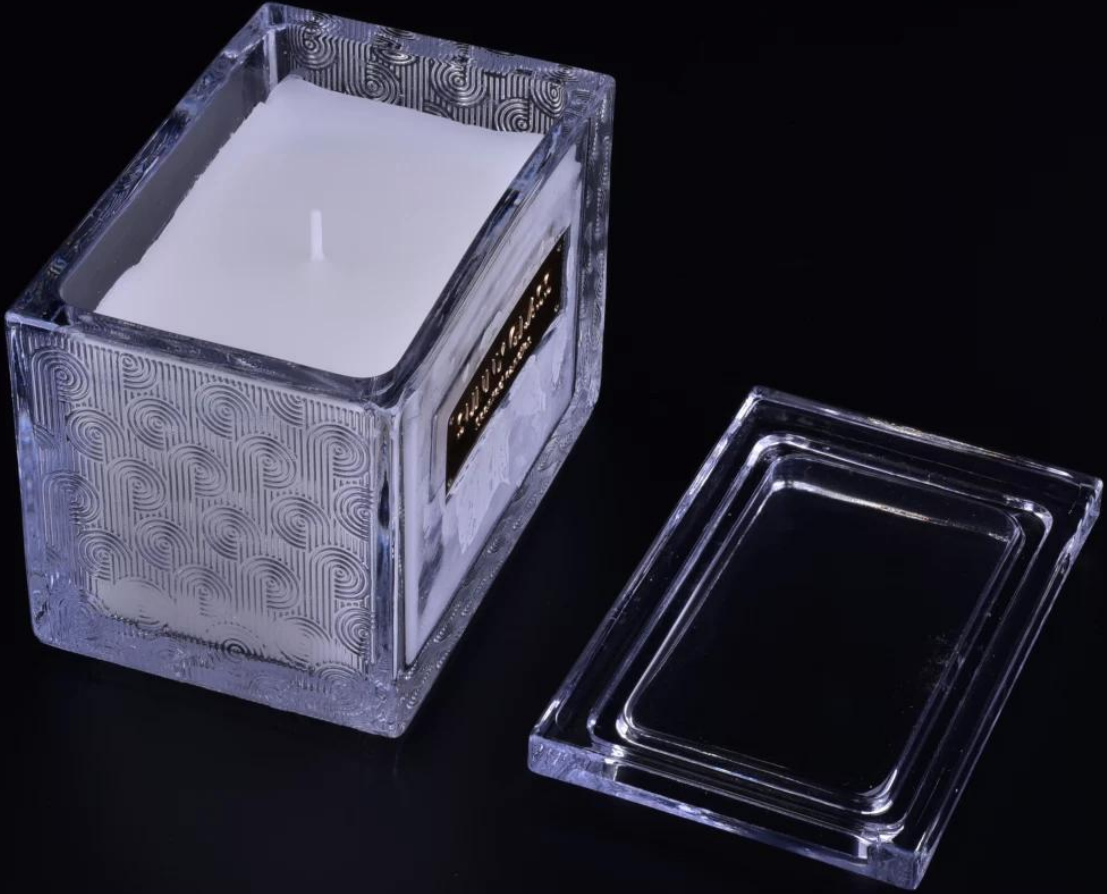

Product Description

Item No

SGS161109005

Product Size

Jar:
Weight: 687G
Capacity: 371ml
Diameter:115*72mm
Height:80mm
Lid:
Weight: 179g
Diameter:115*73mm
Height:17mm

4oz,6oz,8oz,10oz,12oz,14oz and other dimension are available

Custom design are welcome

Material	Glass Candle Jars, candle glass, glass candle, glass jars for candle making, glass candle jar, 8oz glass candle jar with lid
Samples	Existing clear glass samples for free Sent collected by courier
Samples time	5-7 days after confirming.
Packing	Normal Packing, 48pcs per carton
Delivery time	Within 35 days after the sample and order confirmed
Payment terms	30% pay by TT ,balance paid after showing the BL copy
Certificate	Annealing(for candle holders) test