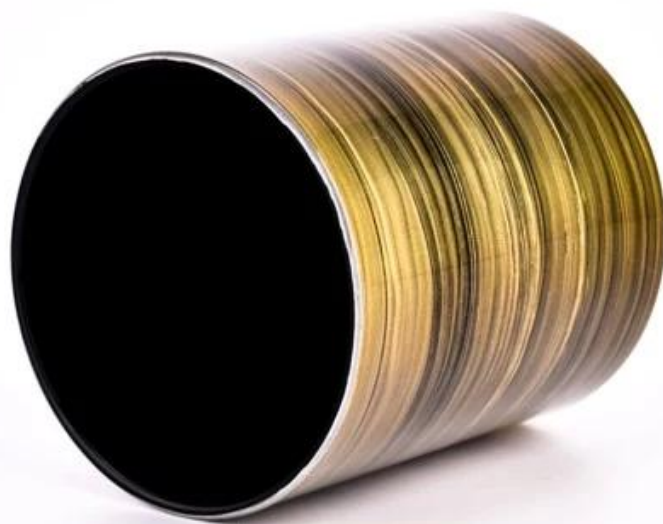

## product description

---

Name	Gold Brush Decorative Glass Candle Holder
<b>Sample time</b>	1. 5 days if there is glass shape and size 2. 15 days, if you need new shapes and sizes glass
<b>Packing</b>	Normal packing, Individual gift box, PVC box, window box, color box, white box, etc
<b>Delivery time</b>	Within 35 days after the sample and order confirmed
<b>Payment term</b>	30% deposit by T/T in advance and the balance against the copy of B/L
<b>Shipment</b>	By sea, by air, by Express and your shipping agent is acceptable
<b>Usage Occasion</b>	Home decor, Wedding Decoration, Wedding Favors, Decoration enhancement,

With a gorgeous, crystal clear glass composition, Beautiful craftsmanship and fine glassware go hand-in-hand, and no vessel demonstrates that more eloquently than this glass candle jar. Keep your candles in a container that they deserve, and provide a pretty presentation to your customers.