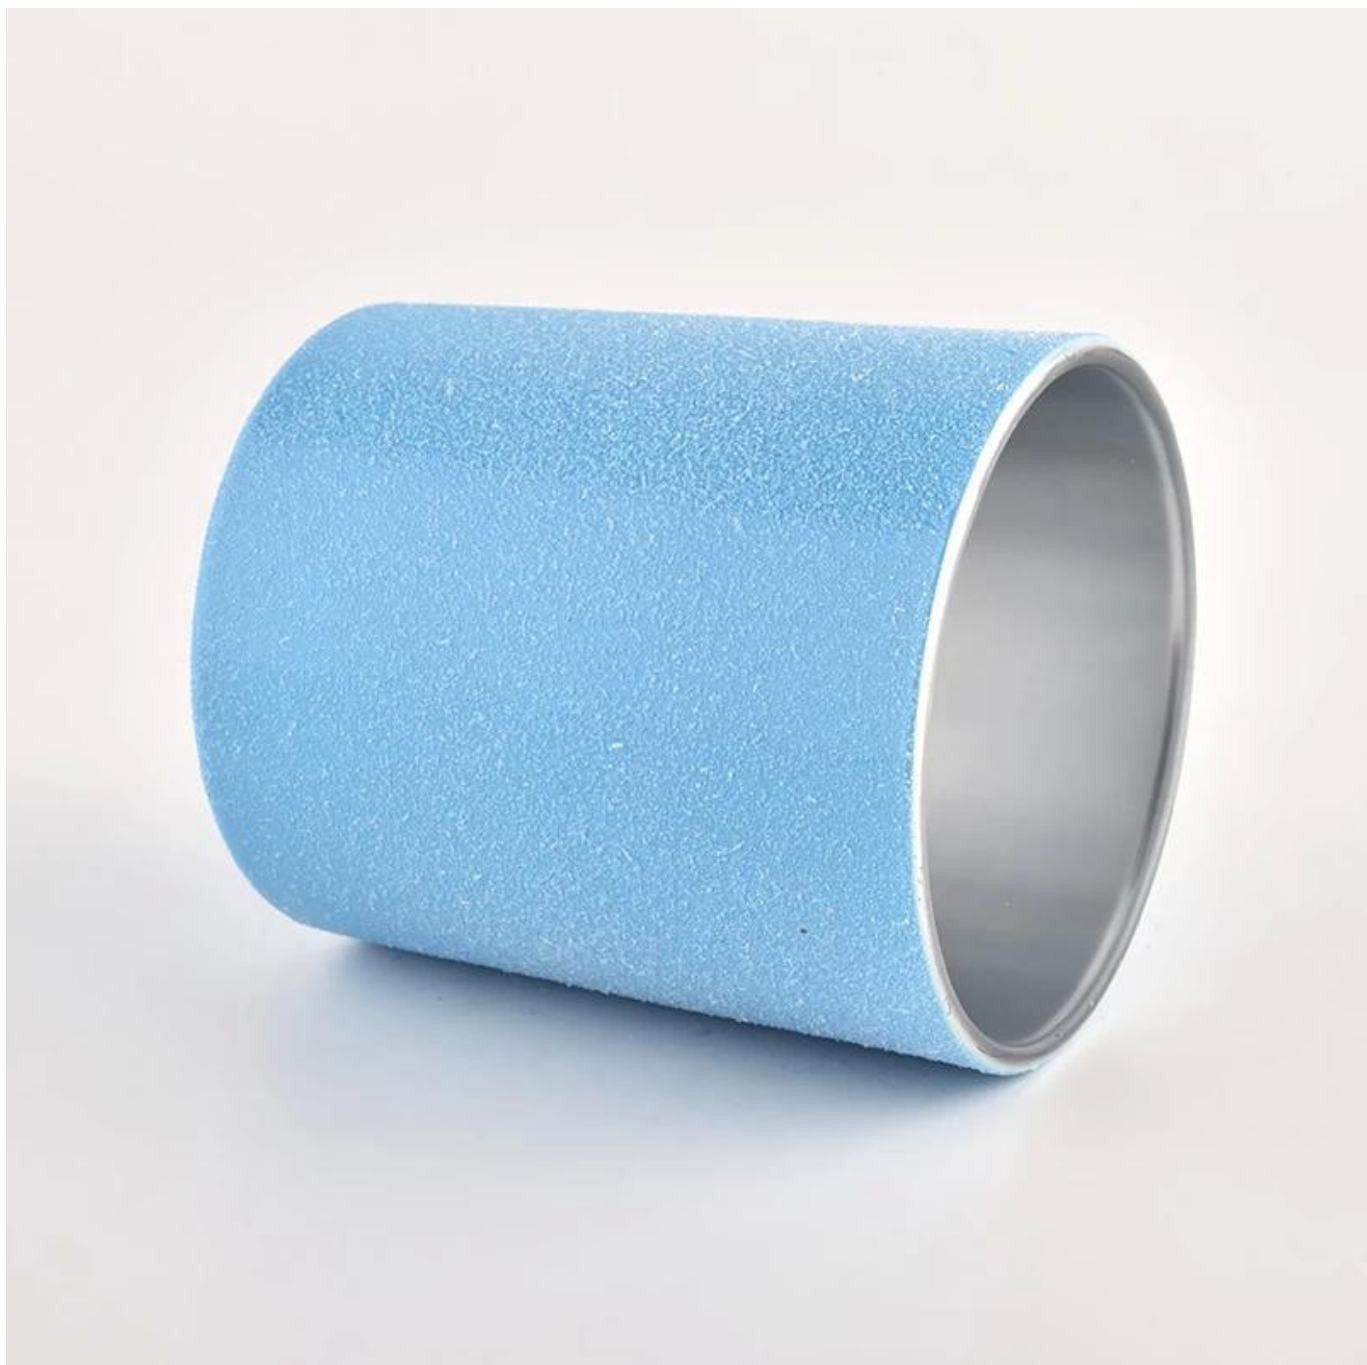

<b>Measure</b>	Item No.:SGHL22012405 Top dia: 80mm Bottom dia: 74mm Height: 90mm Weight: 290g Capacity: 300ml
<b>Packing</b>	Normal packing,Individual gift box, PVC box, window box, color box, white box, etc
<b>Delivery time</b>	Within 35 days after the sample and order confirmed
<b>Payment term</b>	30% deposit by T/T in advance and the balance against the copy of B/L
<b>Shipment</b>	By sea,by air,by Express and your shipping agent is acceptable
<b>Usage Occasion</b>	Home decor,Wedding Decoration,Wedding Favors,Decoration enhancement,